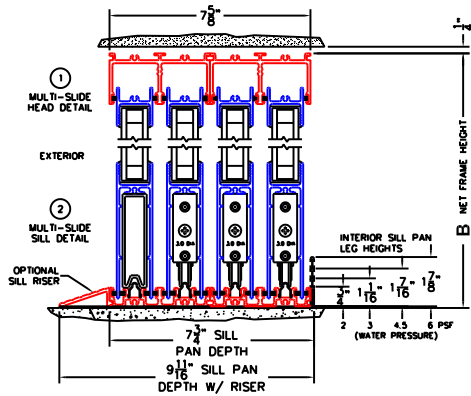

FLEETWOOD
WINDOWS & DOORS
FleetwoodUSA.com

NORWOOD 3070EX M/S
OXXIXXXO STANDARD CONFIGURATION
NO SCREENS

ORDER NO.:

ITEM NO.:

REQUIRED DEALER INFO.

A (NET FRAME WIDTH)

B (NET FRAME HEIGHT)

NOTES: