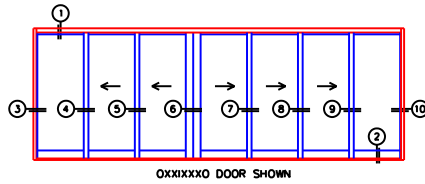

FLEETWOOD
WINDOWS & DOORS
FleetwoodUSA.com

NORWOOD 3070EX M/S
OXXIXXXO STANDARD CONFIGURATION
NO SCREENS

ORDER NO.:

ITEM NO.:

REQUIRED DEALER INFO.

A (NET FRAME WIDTH)

B (NET FRAME HEIGHT)

NOTES:

OXXIXXXO DOOR SHOWN