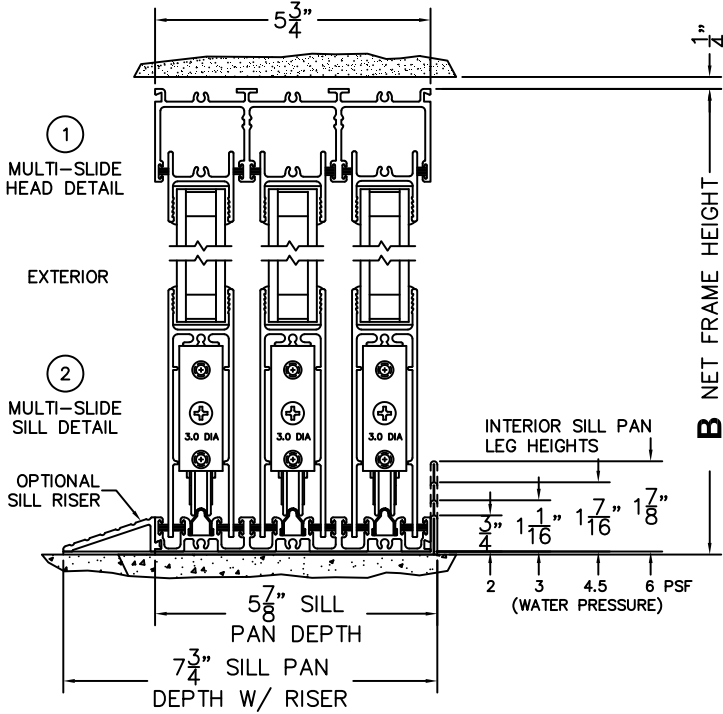

FLEETWOOD
WINDOWS & DOORS
FleetwoodUSA.com

NORWOOD 3070EX M/S
OXXIXX STANDARD CONFIGURATION
NO SCREENS

ORDER NO.:

ITEM NO.:

REQUIRED DEALER INFO.

A(NET FRAME WIDTH)

B(NET FRAME HEIGHT)

SILL PAN HEIGHT (INTERIOR LEG)
(3/4", 1-1/16", 1-7/16" OR 1-7/8")

NOTES:

(USE RULER TO SCALE DIMENSIONS IN INCHES)

SCALE: 1/4

OXXIXX DOOR SHOWN

- (3)
FIXED JAMB
- (4)
INTERLOCKERS
- (5)
INTERLOCKERS
- (6)
MEETING STILES
- (7)
INTERLOCKERS
- (8)
INTERLOCKERS
- (9)
LOCK JAMB