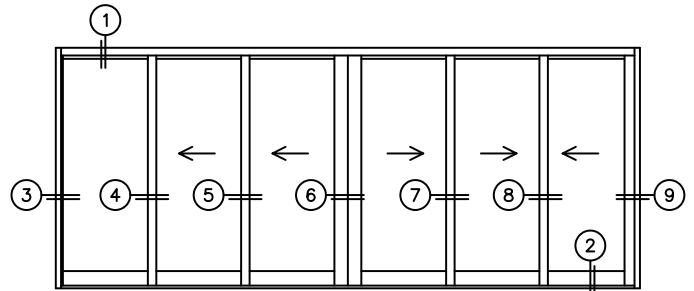

FLEETWOOD
WINDOWS & DOORS
FleetwoodUSA.com

NORWOOD 3070EX M/S
OXXIXX STANDARD CONFIGURATION
NO SCREENS

ORDER NO.:

ITEM NO.:

REQUIRED DEALER INFO.

A(NET FRAME WIDTH)

B(NET FRAME HEIGHT)

SILL PAN HEIGHT (INTERIOR LEG)
(3/4", 1-1/16", 1-7/16" OR 1-7/8")

NOTES:

(USE RULER TO SCALE DIMENSIONS IN INCHES)

SCALE: 1/4

OXXIXX DOOR SHOWN

- (3)
FIXED JAMB
- (4)
INTERLOCKERS
- (5)
INTERLOCKERS
- (6)
MEETING STILES
- (7)
INTERLOCKERS
- (8)
INTERLOCKERS
- (9)
LOCK JAMB