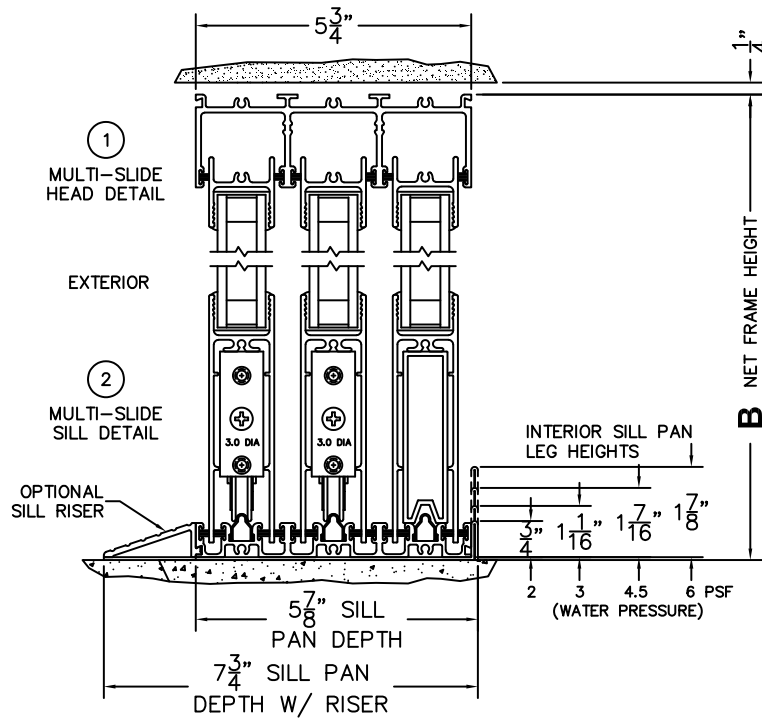

NOTES:

(USE RULER TO SCALE DIMENSIONS IN INCHES)

SCALE: 1/4

OXXIXX00 DOOR SHOWN

FLEETWOOD
WINDOWS & DOORS
FleetwoodUSA.com

NORWOOD 3070EX M/S
OXXIXX00 STANDARD CONFIGURATION
NO SCREENS

ORDER NO.:

ITEM NO.:

REQUIRED DEALER INFO.

A(NET FRAME WIDTH)

B(NET FRAME HEIGHT)

SILL PAN HEIGHT(INTERIOR LEG)
(3/4", 1-1/16", 1-7/16" OR 1-7/8")

(USE RULER TO SCALE DIMENSIONS IN INCHES)

SCALE: 1/4

NOTES: