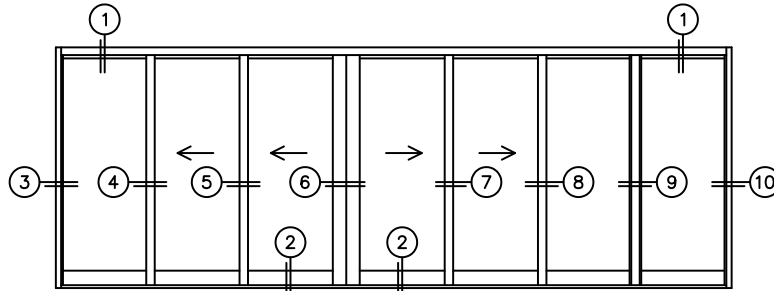

FLEETWOOD
WINDOWS & DOORS
FleetwoodUSA.com

NORWOOD 3070EX M/S
OXXIXX00 STANDARD CONFIGURATION
NO SCREENS

ORDER NO.:

ITEM NO.:

REQUIRED DEALER INFO.

A(NET FRAME WIDTH)

B(NET FRAME HEIGHT)

SILL PAN HEIGHT (INTERIOR LEG)
(3/4", 1-1/16", 1-7/16" OR 1-7/8")

NOTES:

(USE RULER TO SCALE DIMENSIONS IN INCHES)

SCALE: 1/4

OXXIXX00 DOOR SHOWN

FLEETWOOD
WINDOWS & DOORS
FleetwoodUSA.com

NORWOOD 3070EX M/S
OXXIXX00 STANDARD CONFIGURATION
NO SCREENS

ORDER NO.:

ITEM NO.:

REQUIRED DEALER INFO.

A(NET FRAME WIDTH)

B(NET FRAME HEIGHT)

SILL PAN HEIGHT(INTERIOR LEG)
(3/4", 1-1/16", 1-7/16" OR 1-7/8")

(USE RULER TO SCALE DIMENSIONS IN INCHES)

SCALE: 1/4

NOTES: