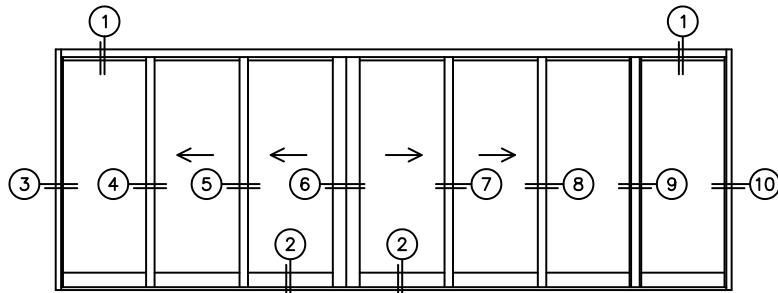

FLEETWOOD
WINDOWS & DOORS
FleetwoodUSA.com

NORWOOD 3070EX M/S
OXXIXX00 STANDARD CONFIGURATION
NO SCREENS

ORDER NO.:

ITEM NO.:

REQUIRED DEALER INFO.

A(NET FRAME WIDTH)

B(NET FRAME HEIGHT)

SILL PAN HEIGHT (INTERIOR LEG)
(3/4", 1-1/16", 1-7/16" OR 1-7/8")

NOTES:

(USE RULER TO SCALE DIMENSIONS IN INCHES)

SCALE: 1/4

OXXIXX00 DOOR SHOWN

FLEETWOOD
WINDOWS & DOORS
FleetwoodUSA.com

NORWOOD 3070EX M/S
OXXIXX00 STANDARD CONFIGURATION
NO SCREENS

ORDER NO.:

ITEM NO.:

REQUIRED DEALER INFO.

A(NET FRAME WIDTH)

B(NET FRAME HEIGHT)

SILL PAN HEIGHT(INTERIOR LEG)
(3/4", 1-1/16", 1-7/16" OR 1-7/8")

(USE RULER TO SCALE DIMENSIONS IN INCHES)

SCALE: 1/4

NOTES: