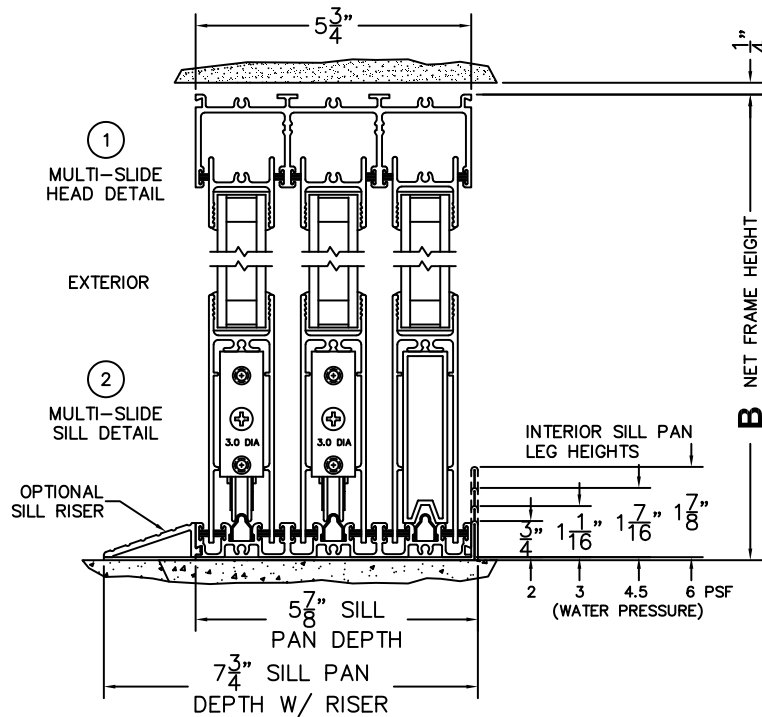

NOTES:

(USE RULER TO SCALE DIMENSIONS IN INCHES)

SCALE: 1/4

OXXIXX00 DOOR SHOWN

FLEETWOOD
WINDOWS & DOORS
FleetwoodUSA.com

NORWOOD 3070EX M/S
OXXIXX00 STANDARD CONFIGURATION
NO SCREENS

ORDER NO.:

ITEM NO.:

REQUIRED DEALER INFO.

A(NET FRAME WIDTH)

B(NET FRAME HEIGHT)

SILL PAN HEIGHT(INTERIOR LEG)
(3/4", 1-1/16", 1-7/16" OR 1-7/8")

(USE RULER TO SCALE DIMENSIONS IN INCHES)

SCALE: 1/4

NOTES: