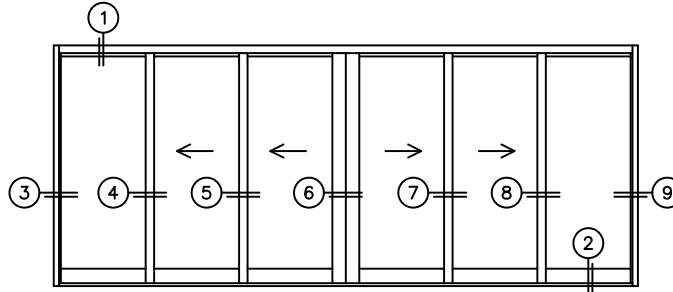

FLEETWOOD
WINDOWS & DOORS
FleetwoodUSA.com

NORWOOD 3070EX M/S
OXXIXXO STANDARD CONFIGURATION
WITH SCREENS

ORDER NO.:

ITEM NO.:

REQUIRED DEALER INFO.

A(NET FRAME WIDTH)

B(NET FRAME HEIGHT)

SILL PAN HEIGHT (INTERIOR LEG)
(3/4", 1-1/16", 1-7/16" OR 1-7/8")

NOTES:

(USE RULER TO SCALE DIMENSIONS IN INCHES)

SCALE: 1/4

OXXIXXO DOOR SHOWN

FLEETWOOD
WINDOWS & DOORS
FleetwoodUSA.com

NORWOOD 3070EX M/S
OXXIXXO STANDARD CONFIGURATION
WITH SCREENS

ORDER NO.:

ITEM NO.:

(USE RULER TO SCALE DIMENSIONS IN INCHES)

SCALE: 1/4