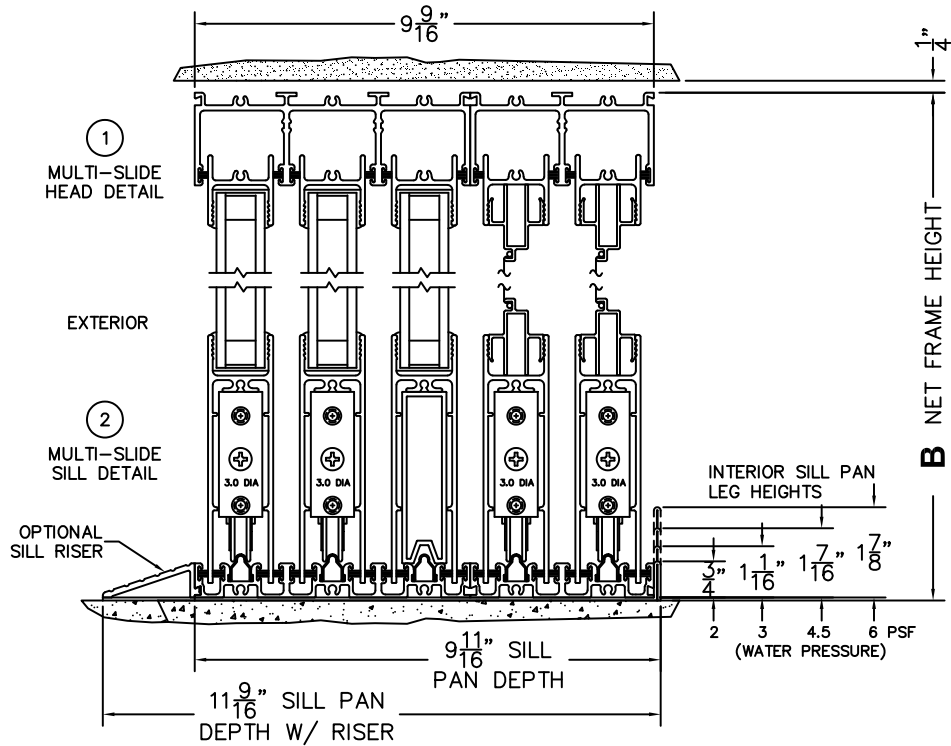

NOTES:

(USE RULER TO SCALE DIMENSIONS IN INCHES)

SCALE: 1/4

OXXIXXO DOOR SHOWN

FLEETWOOD
WINDOWS & DOORS
FleetwoodUSA.com

NORWOOD 3070EX M/S
OXXIXXO STANDARD CONFIGURATION
WITH SCREENS

ORDER NO.:

ITEM NO.:

(USE RULER TO SCALE DIMENSIONS IN INCHES)

SCALE: 1/4