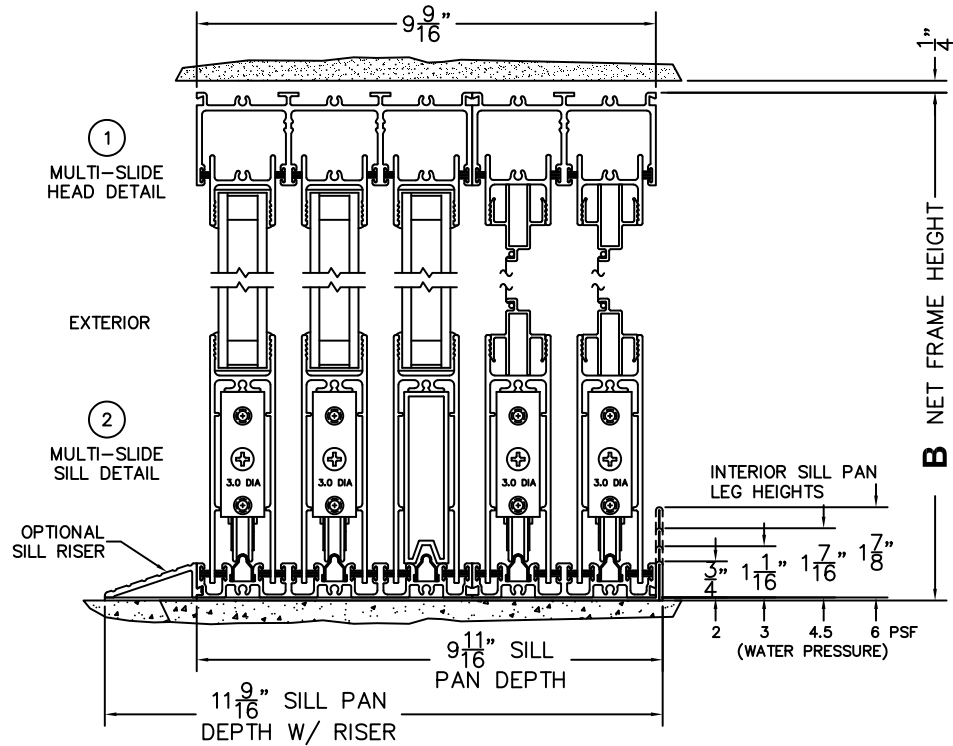

NOTES:

(USE RULER TO SCALE DIMENSIONS IN INCHES)

SCALE: 1/4

OXXIXXO DOOR SHOWN

FLEETWOOD
WINDOWS & DOORS
FleetwoodUSA.com

NPRWOOD 3070EX M/S
OXXIXXO STANDARD CONFIGURATION
WITH SCREENS

ORDER NO.:

ITEM NO.:

(USE RULER TO SCALE DIMENSIONS IN INCHES)

SCALE: 1/4