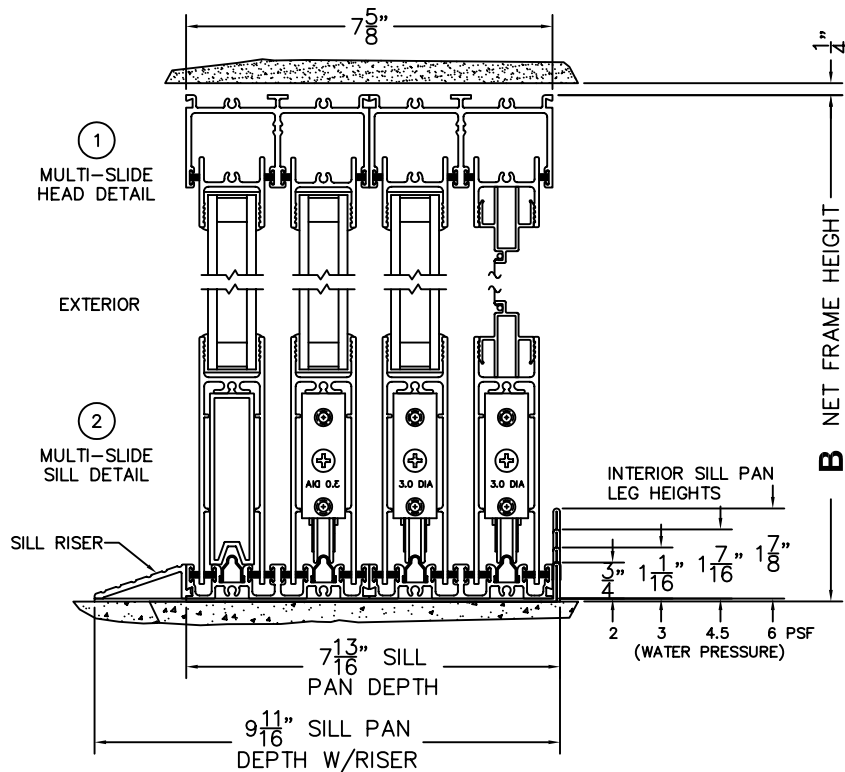

FLEETWOOD
WINDOWS & DOORS
FleetwoodUSA.com

NORWOOD 3070EX M/S
OXXIXXO STANDARD CONFIGURATION
WITH SCREENS

ORDER NO.:

ITEM NO.:

SCALE: 1/4

REQUIRED DEALER INFO.

A (NET FRAME WIDTH)

B (NET FRAME HEIGHT)

SILL PAN HEIGHT (INTERIOR LEG)
(3/4", 1-1/16", 1-7/16" OR 1-7/8")

NOTES:

FLEETWOOD
 WINDOWS & DOORS
 FleetwoodUSA.com

NORWOOD 3070EX M/S
 OXXIXO STANDARD CONFIGURATION
 WITH SCREENS

ORDER NO.:

ITEM NO.:

SCALE: 1/4