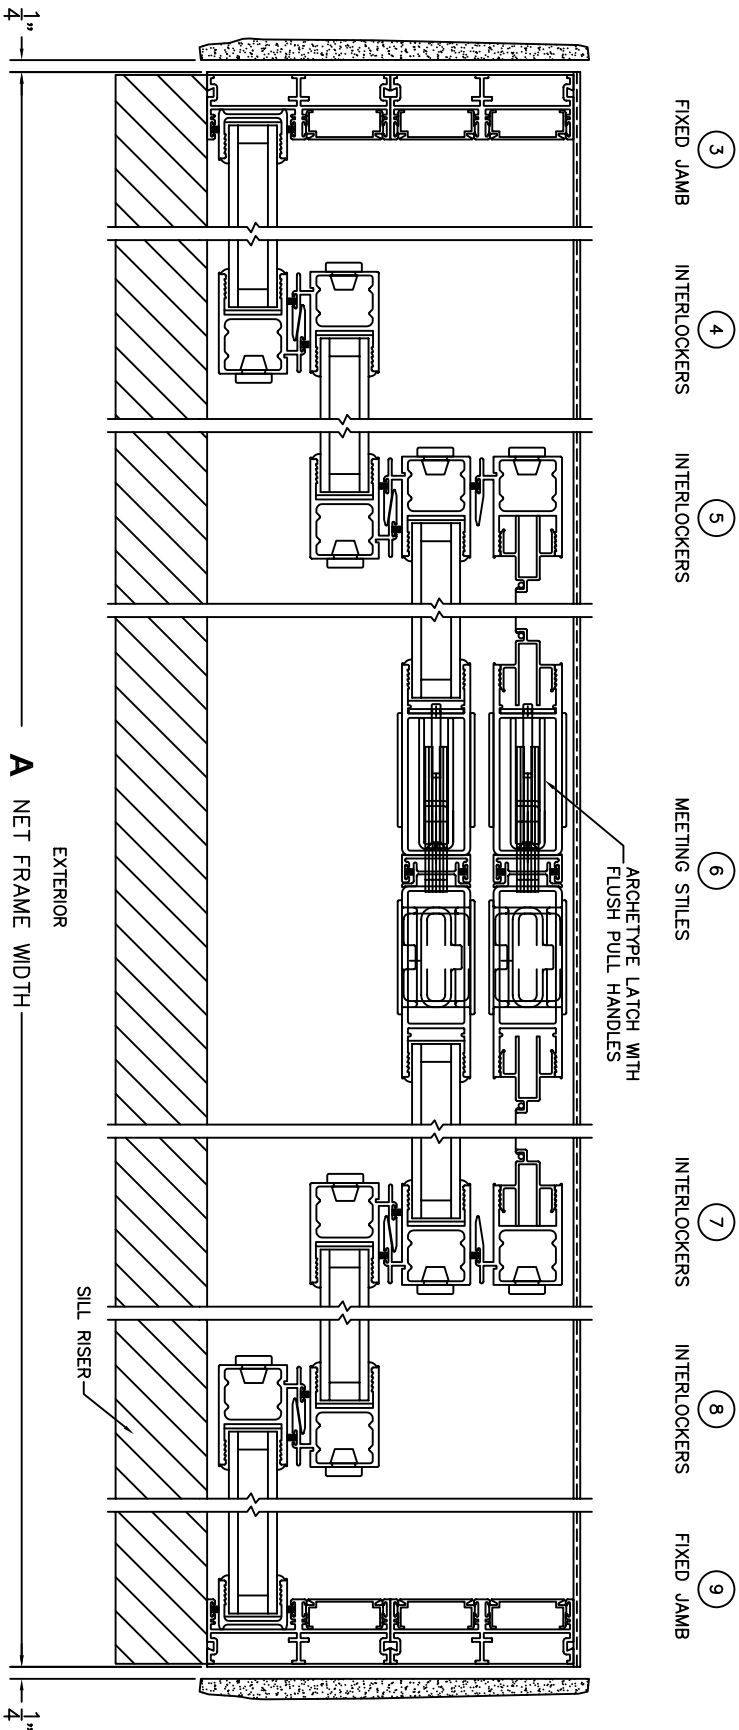

FLEETWOOD
WINDOWS & DOORS
FleetwoodUSA.com

NORWOOD 3070EX M/S
OXXIXXO STANDARD CONFIGURATION
WITH SCREENS

ORDER NO.:

ITEM NO.:

SCALE: 1/4

REQUIRED DEALER INFO.

A (NET FRAME WIDTH)

B (NET FRAME HEIGHT)

SILL PAN HEIGHT (INTERIOR LEG)
(3/4", 1-1/16", 1-7/16" OR 1-7/8")

NOTES:

FLEETWOOD
 WINDOWS & DOORS
 FleetwoodUSA.com

NORWOOD 3070EX M/S
 OXXIXO STANDARD CONFIGURATION
 WITH SCREENS

ORDER NO.:

ITEM NO.:

SCALE: 1/4

FLEETWOOD
 WINDOWS & DOORS
 FleetwoodUSA.com

NORWOOD 3070EX M/S
 OXXIXO STANDARD CONFIGURATION
 WITH SCREENS

ORDER NO.:

ITEM NO.:

SCALE: 1/4

DOOR SHOWN IN OPEN POSITION