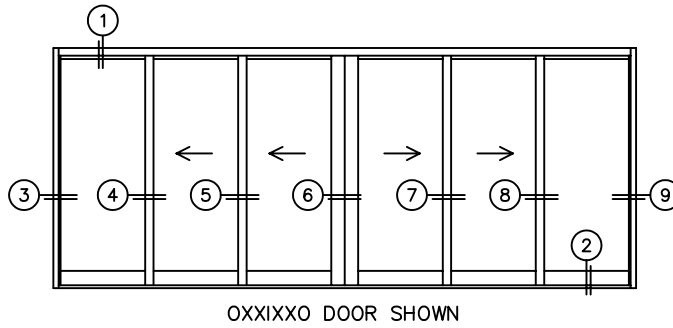

FLEETWOOD
WINDOWS & DOORS
FleetwoodUSA.com

NORWOOD 3070EX M/S
OXXIXXO STANDARD CONFIGURATION
WITH SCREENS

ORDER NO.:

ITEM NO.:

SCALE: 1/4

REQUIRED DEALER INFO.

A (NET FRAME WIDTH)

B (NET FRAME HEIGHT)

SILL PAN HEIGHT (INTERIOR LEG)
(3/4", 1-1/16", 1-7/16" OR 1-7/8")

NOTES:

FLEETWOOD
 WINDOWS & DOORS
 FleetwoodUSA.com

NORWOOD 3070EX M/S
 OXXIXO STANDARD CONFIGURATION
 WITH SCREENS

ORDER NO.:

ITEM NO.:

SCALE: 1/4