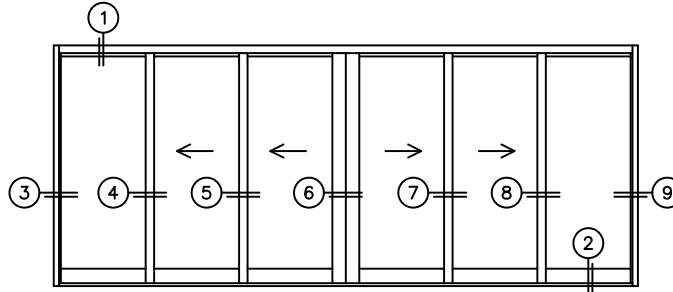

FLEETWOOD
WINDOWS & DOORS
FleetwoodUSA.com

NORWOOD 3070EX M/S
OXXIXXO STANDARD CONFIGURATION
WITH SCREENS

ORDER NO.:

ITEM NO.:

REQUIRED DEALER INFO.

A(NET FRAME WIDTH)

B(NET FRAME HEIGHT)

SILL PAN HEIGHT (INTERIOR LEG)
(3/4", 1-1/16", 1-7/16" OR 1-7/8")

NOTES:

(USE RULER TO SCALE DIMENSIONS IN INCHES)

SCALE: 1/4

OXXIXXO DOOR SHOWN

FLEETWOOD
WINDOWS & DOORS
FleetwoodUSA.com

NPRWOOD 3070EX M/S

OXXIXXO STANDARD CONFIGURATION
WITH SCREENS

ORDER NO.:

ITEM NO.:

(USE RULER TO SCALE DIMENSIONS IN INCHES)

SCALE: 1/4