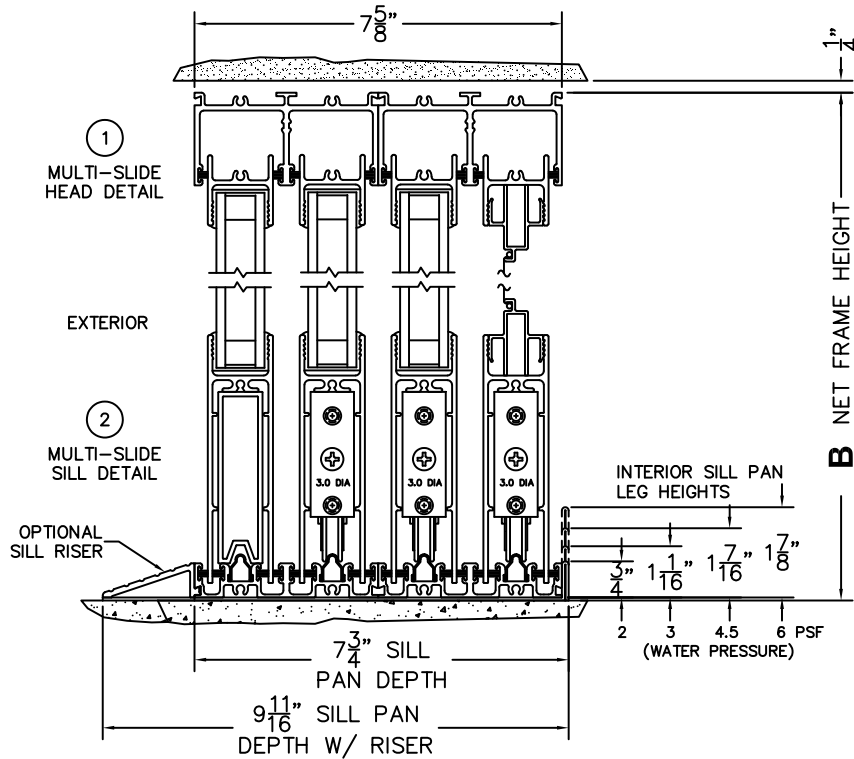

NOTES:

(USE RULER TO SCALE DIMENSIONS IN INCHES)

SCALE: 1/4

OXXIXXO DOOR SHOWN

FLEETWOOD
WINDOWS & DOORS
FleetwoodUSA.com

NPRWOOD 3070EX M/S

OXXIXXO STANDARD CONFIGURATION
WITH SCREENS

ORDER NO.:

ITEM NO.:

(USE RULER TO SCALE DIMENSIONS IN INCHES)

SCALE: 1/4