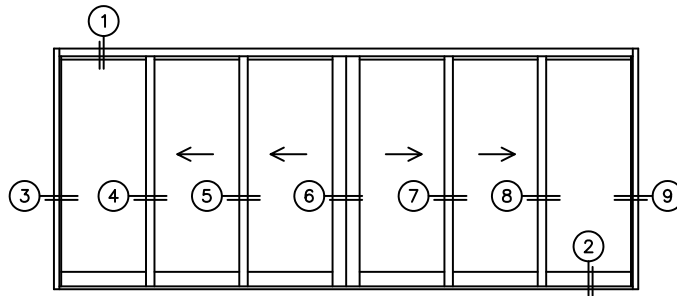

SILL PAN HEIGHT (INTERIOR LEG)  
(3/4", 1-1/16", 1-7/16" OR 1-7/8")

NOTES:

(USE RULER TO SCALE DIMENSIONS IN INCHES)

SCALE: 1/4

OXXIXXO DOOR SHOWN

**FLEETWOOD**  
WINDOWS & DOORS  
FleetwoodUSA.com

**NORWOOD 3070EX M/S**  
OXXIXXO CUSTOM CONFIGURATION  
WITH SCREENS

ORDER NO.:

ITEM NO.:

(USE RULER TO SCALE DIMENSIONS IN INCHES)

SCALE: 1/4