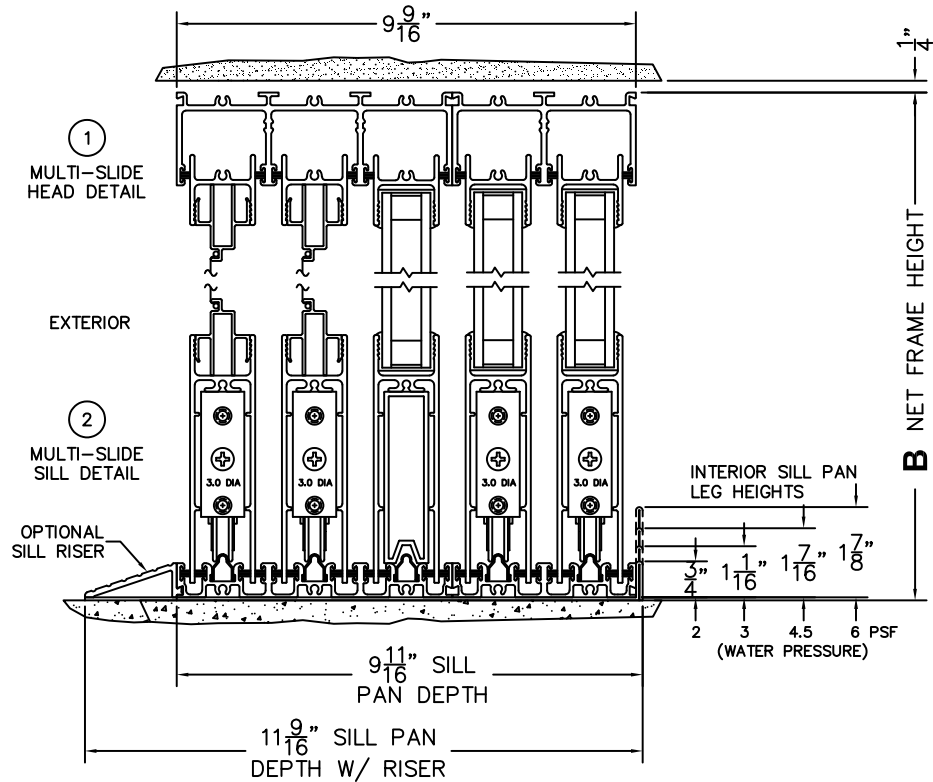

SILL PAN HEIGHT (INTERIOR LEG)  
(3/4", 1-1/16", 1-7/16" OR 1-7/8")

NOTES:

(USE RULER TO SCALE DIMENSIONS IN INCHES)

SCALE: 1/4

OXXIXXO DOOR SHOWN

**FLEETWOOD**  
WINDOWS & DOORS  
FleetwoodUSA.com

**NORWOOD 3070EX M/S**  
OXXIXXO CUSTOM CONFIGURATION  
WITH SCREENS

ORDER NO.:

ITEM NO.:

(USE RULER TO SCALE DIMENSIONS IN INCHES)

SCALE: 1/4