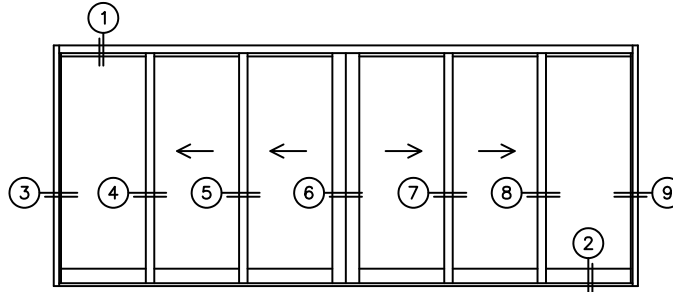

SILL PAN HEIGHT (INTERIOR LEG)  
(3/4", 1-1/16", 1-7/16" OR 1-7/8")

NOTES:

(USE RULER TO SCALE DIMENSIONS IN INCHES)

SCALE: 1/4

OXXIXXO DOOR SHOWN

**FLEETWOOD**  
WINDOWS & DOORS  
FleetwoodUSA.com

**NPRWOOD 3070EX M/S**  
OXXIXXO STANDARD CONFIGURATION  
WITH SCREENS

ORDER NO.:

ITEM NO.:

(USE RULER TO SCALE DIMENSIONS IN INCHES)

SCALE: 1/4