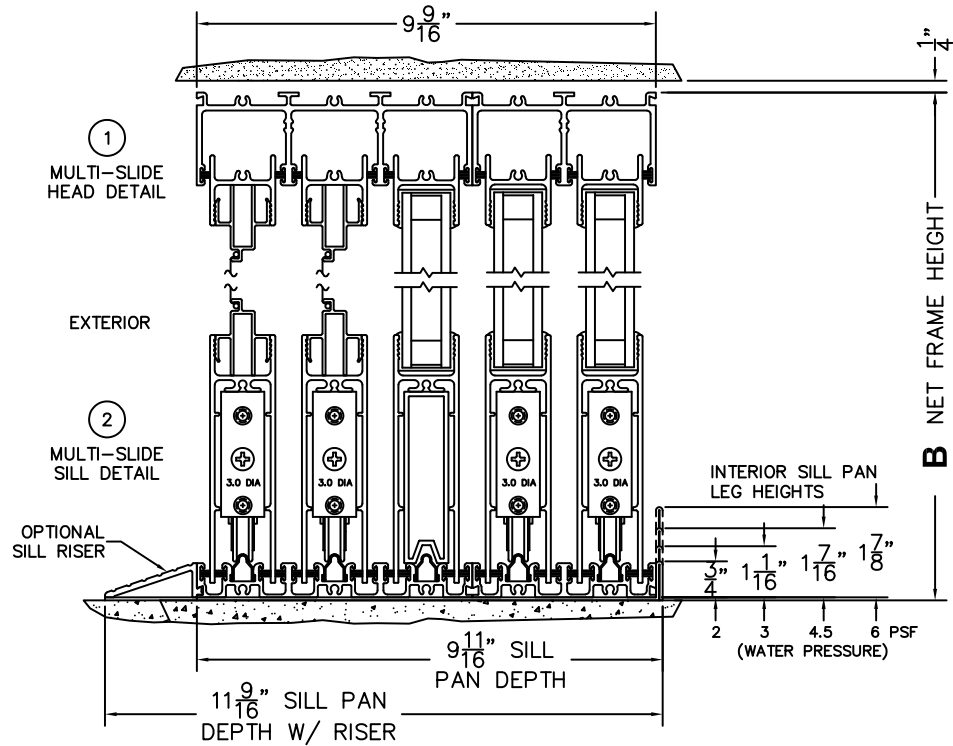

SILL PAN HEIGHT (INTERIOR LEG)  
(3/4", 1-1/16", 1-7/16" OR 1-7/8")

NOTES:

(USE RULER TO SCALE DIMENSIONS IN INCHES)

SCALE: 1/4

OXXIXXO DOOR SHOWN

**FLEETWOOD**  
WINDOWS & DOORS  
FleetwoodUSA.com

**NPRWOOD 3070EX M/S**  
OXXIXXO STANDARD CONFIGURATION  
WITH SCREENS

ORDER NO.:

ITEM NO.:

(USE RULER TO SCALE DIMENSIONS IN INCHES)

SCALE: 1/4