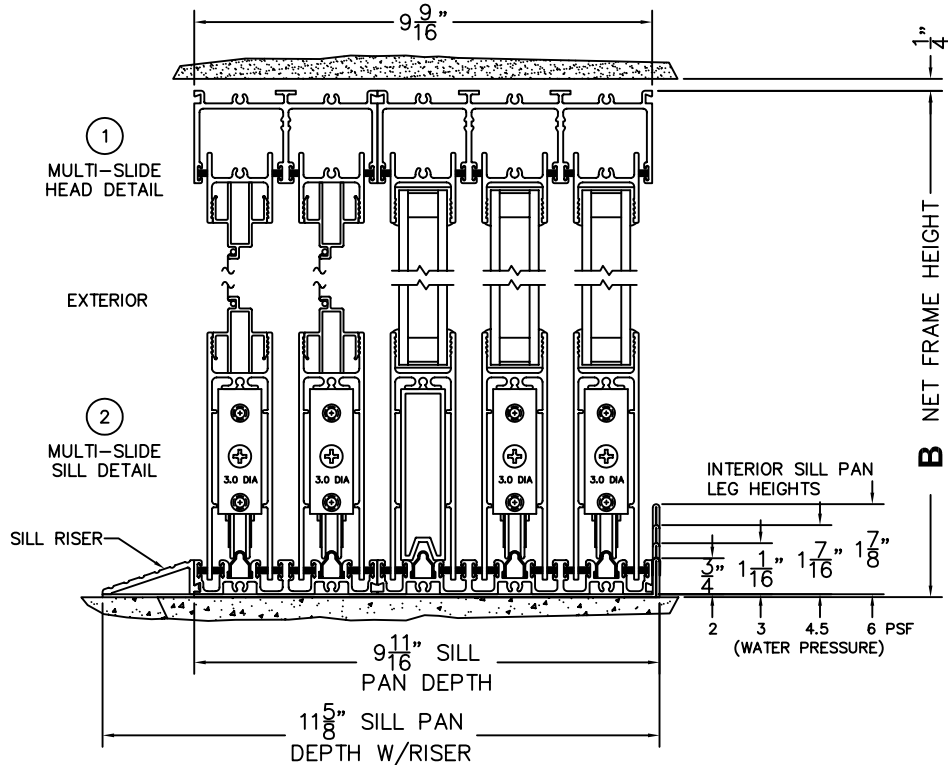

FLEETWOOD
WINDOWS & DOORS
FleetwoodUSA.com

NORWOOD 3070EX M/S
OXXIXXO CUSTOM CONFIGURATION
WITH SCREENS

ORDER NO.:

ITEM NO.:

SCALE: 1/4

REQUIRED DEALER INFO.

A (NET FRAME WIDTH)

B (NET FRAME HEIGHT)

SILL PAN HEIGHT (INTERIOR LEG)
(3/4", 1-1/16", 1-7/16" OR 1-7/8")

NOTES:

OXXIXXO DOOR SHOWN

FLEETWOOD
WINDOWS & DOORS
FleetwoodUSA.com

NORWOOD 3070EX M/S
OXXIXO CUSTOM CONFIGURATION
WITH SCREENS

ORDER NO.: