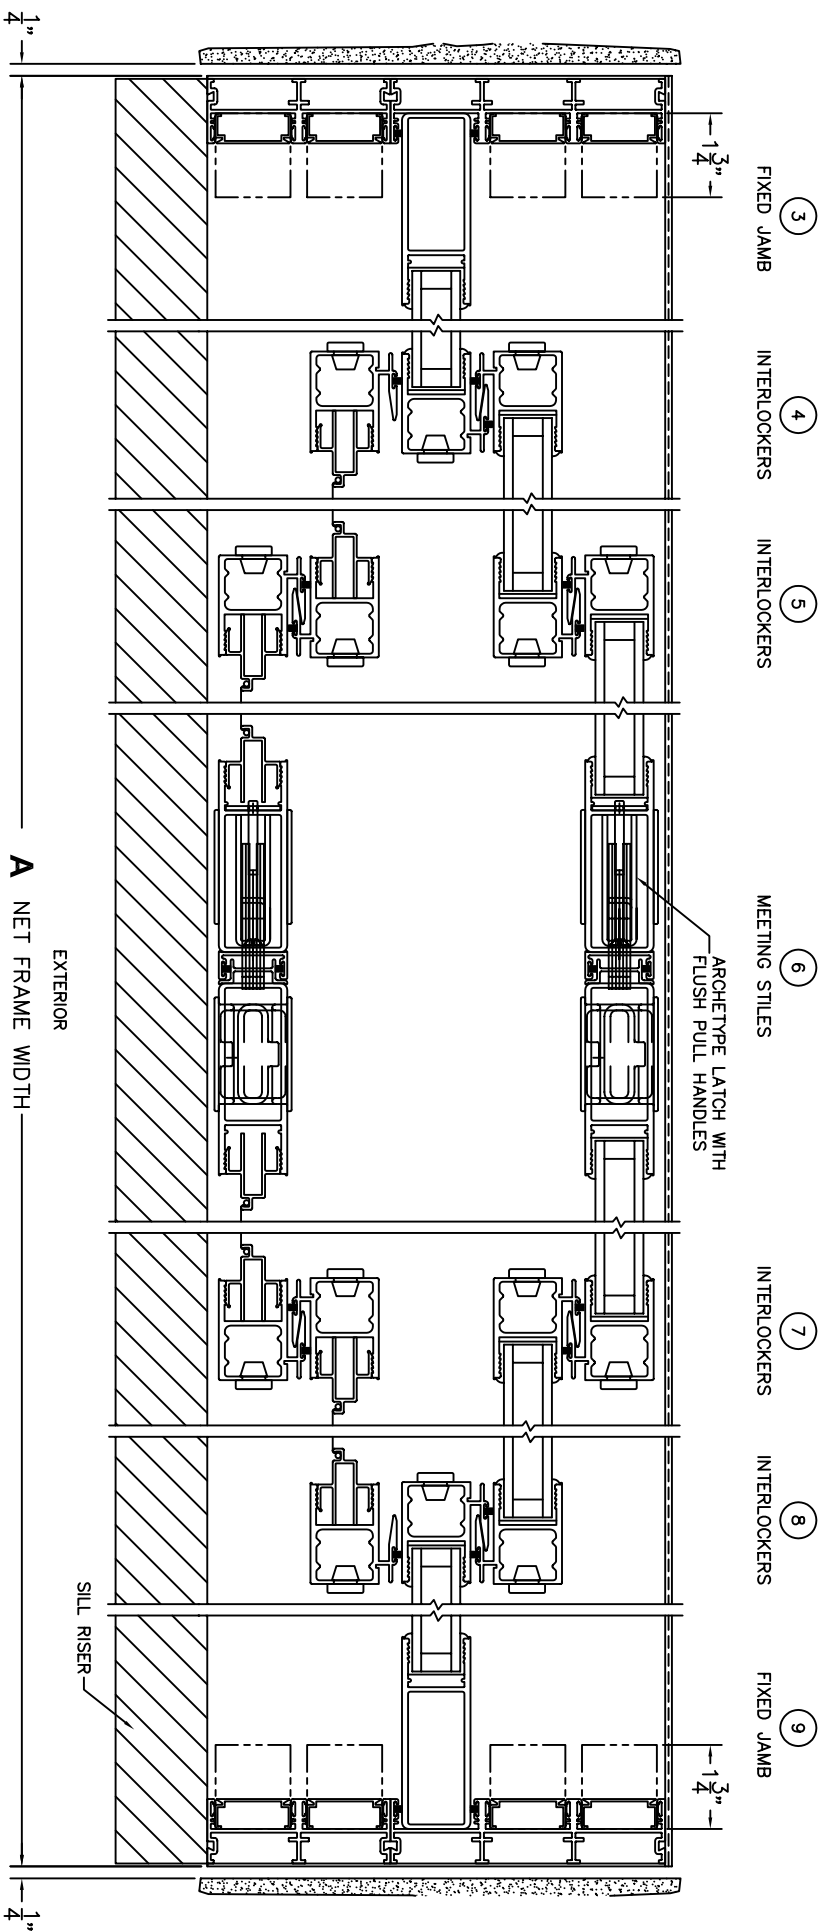

FLEETWOOD
WINDOWS & DOORS
FleetwoodUSA.com

NORWOOD 3070EX M/S
OXXIXXO CUSTOM CONFIGURATION
WITH SCREENS

ORDER NO.:

ITEM NO.:

SCALE: 1/4

REQUIRED DEALER INFO.

A (NET FRAME WIDTH)

B (NET FRAME HEIGHT)

SILL PAN HEIGHT (INTERIOR LEG)
(3/4", 1-1/16", 1-7/16" OR 1-7/8")

NOTES:

OXXIXXO DOOR SHOWN

FLEETWOOD
WINDOWS & DOORS
FleetwoodUSA.com

NORWOOD 3070EX M/S
OXXIXO CUSTOM CONFIGURATION
WITH SCREENS

ORDER NO.:

ITEM NO.:

SCALE: 1/4

FLEETWOOD
 WINDOWS & DOORS
 FleetwoodUSA.com

NORWOOD 3070EX M/S
 OXXXO CUSTOM CONFIGURATION
 WITH SCREENS

ORDER NO.:

ITEM NO.:

SCALE: 1/4

FLUSH STACK: DOOR SHOWN IN OPEN POSITION