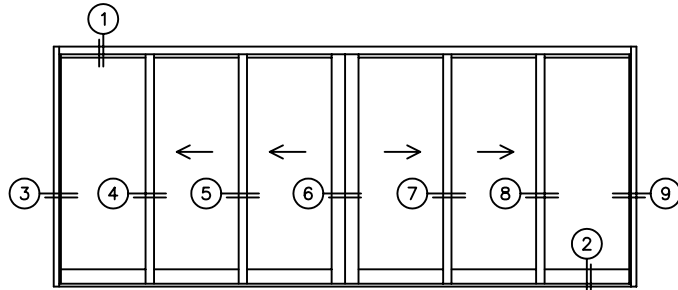

FLEETWOOD
WINDOWS & DOORS
FleetwoodUSA.com

NORWOOD 3070EX M/S
OXXIXXO CUSTOM CONFIGURATION
WITH SCREENS

ORDER NO.:

ITEM NO.:

SCALE: 1/4

REQUIRED DEALER INFO.

A (NET FRAME WIDTH)

B (NET FRAME HEIGHT)

SILL PAN HEIGHT (INTERIOR LEG)
(3/4", 1-1/16", 1-7/16" OR 1-7/8")

NOTES:

OXXIXXO DOOR SHOWN

FLEETWOOD
WINDOWS & DOORS
FleetwoodUSA.com

NORWOOD 3070EX M/S
OXXIXO CUSTOM CONFIGURATION
WITH SCREENS

ORDER NO.:

ITEM NO.:

SCALE: 1/4

FLEETWOOD
 WINDOWS & DOORS
 FleetwoodUSA.com

NORWOOD 3070EX M/S
 OXXXO CUSTOM CONFIGURATION
 WITH SCREENS

ORDER NO.:

ITEM NO.:

SCALE: 1/4

FLUSH STACK: DOOR SHOWN IN OPEN POSITION