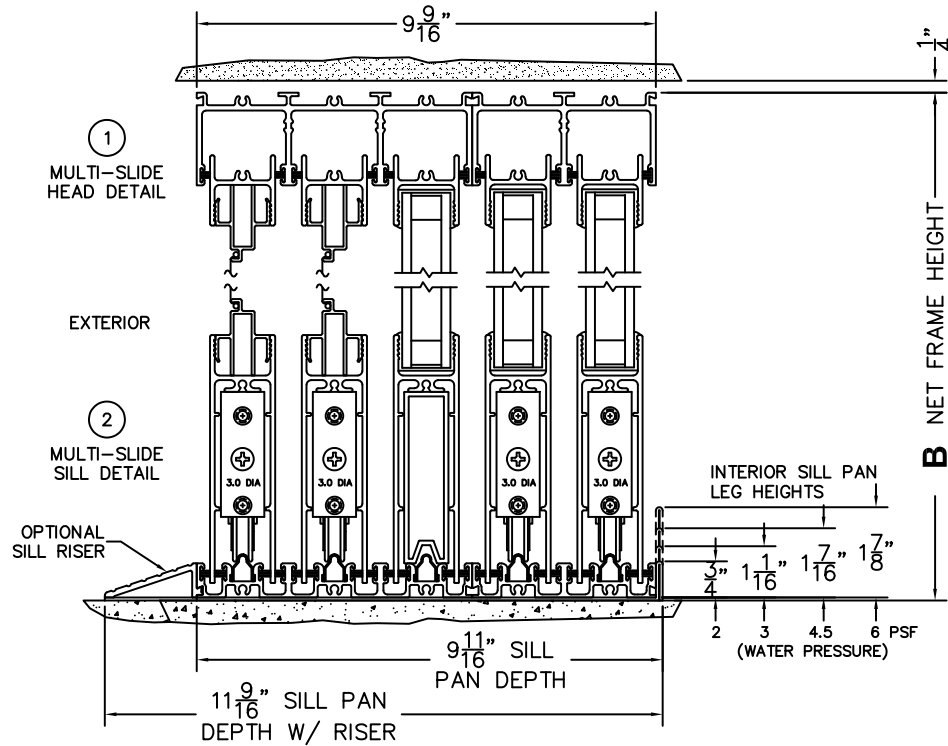

FLEETWOOD
WINDOWS & DOORS
FleetwoodUSA.com

NORWOOD 3070EX M/S
OXXIXXO STANDARD CONFIGURATION
WITH SCREENS

ORDER NO.:

ITEM NO.:

REQUIRED DEALER INFO.

A (NET FRAME WIDTH)	
B (NET FRAME HEIGHT)	
SILL PAN HEIGHT (INTERIOR LEG) (3/4", 1-1/16", 1-7/16" OR 1-7/8")	

(USE RULER TO SCALE DIMENSIONS IN INCHES)

SCALE: 1/4

NOTES:

OXXIXXO DOOR SHOWN

FLEETWOOD
WINDOWS & DOORS
FleetwoodUSA.com

NPRWOOD 3070EX M/S
OXXIXXO STANDARD CONFIGURATION
WITH SCREENS

ORDER NO.:

ITEM NO.:

(USE RULER TO SCALE DIMENSIONS IN INCHES)

SCALE: 1/4