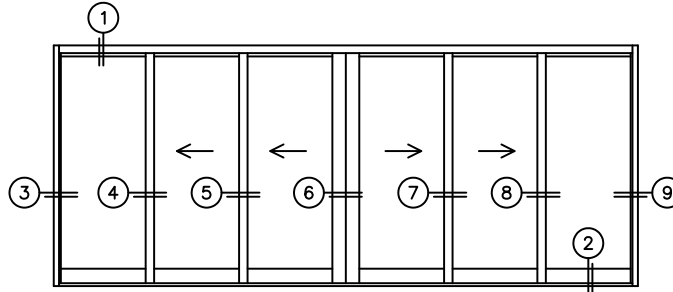

FLEETWOOD
WINDOWS & DOORS
FleetwoodUSA.com

NORWOOD 3070EX M/S
OXXIXXO STANDARD CONFIGURATION
WITH SCREENS

ORDER NO.:

ITEM NO.:

REQUIRED DEALER INFO.

A (NET FRAME WIDTH)	
B (NET FRAME HEIGHT)	
SILL PAN HEIGHT (INTERIOR LEG) (3/4", 1-1/16", 1-7/16" OR 1-7/8")	

(USE RULER TO SCALE DIMENSIONS IN INCHES)

SCALE: 1/4

NOTES:

OXXIXXO DOOR SHOWN

FLEETWOOD
WINDOWS & DOORS
FleetwoodUSA.com

NPRWOOD 3070EX M/S
OXXIXXO STANDARD CONFIGURATION
WITH SCREENS

ORDER NO.:

ITEM NO.:

(USE RULER TO SCALE DIMENSIONS IN INCHES)

SCALE: 1/4