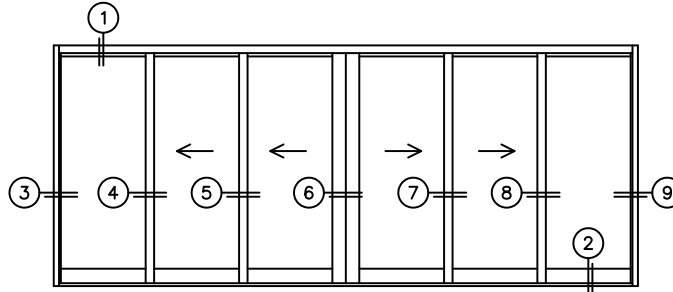

FLEETWOOD
WINDOWS & DOORS
FleetwoodUSA.com

NORWOOD 3070EX M/S
OXXIXXO CUSTOM CONFIGURATION
WITH SCREENS

ORDER NO.:

ITEM NO.:

REQUIRED DEALER INFO.

A(NET FRAME WIDTH)

B(NET FRAME HEIGHT)

SILL PAN HEIGHT (INTERIOR LEG)
(3/4", 1-1/16", 1-7/16" OR 1-7/8")

NOTES:

(USE RULER TO SCALE DIMENSIONS IN INCHES)

SCALE: 1/4

OXXIXXO DOOR SHOWN

FLEETWOOD
WINDOWS & DOORS
FleetwoodUSA.com

NPRWOOD 3070EX M/S
OXXIXXO CUSTOM CONFIGURATION
WITH SCREENS

ORDER NO.:

ITEM NO.:

(USE RULER TO SCALE DIMENSIONS IN INCHES)

SCALE: 1/4