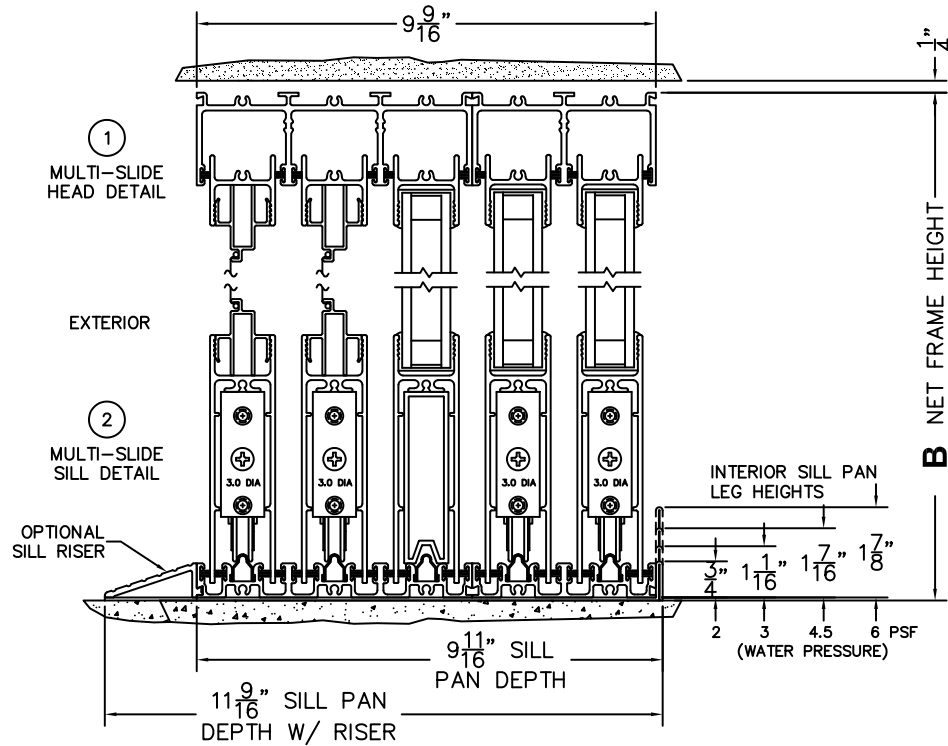

NOTES:

(USE RULER TO SCALE DIMENSIONS IN INCHES)

SCALE: 1/4

OXXIXXO DOOR SHOWN

FLEETWOOD
WINDOWS & DOORS
FleetwoodUSA.com

NPRWOOD 3070EX M/S
OXXIXXO CUSTOM CONFIGURATION
WITH SCREENS

ORDER NO.:

ITEM NO.:

(USE RULER TO SCALE DIMENSIONS IN INCHES)

SCALE: 1/4