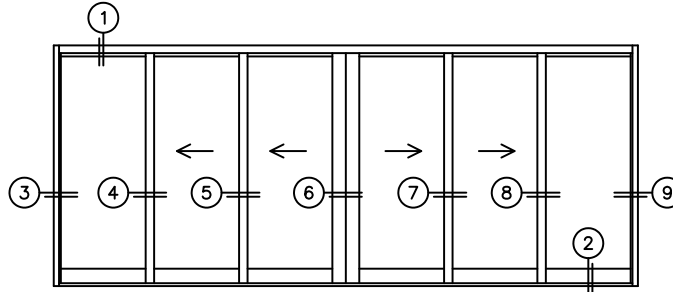

FLEETWOOD
WINDOWS & DOORS
FleetwoodUSA.com

NORWOOD 3070EX M/S
OXXIXXO CUSTOM CONFIGURATION
WITH SCREENS

ORDER NO.:

ITEM NO.:

REQUIRED DEALER INFO.

A(NET FRAME WIDTH)

B(NET FRAME HEIGHT)

SILL PAN HEIGHT (INTERIOR LEG)
(3/4", 1-1/16", 1-7/16" OR 1-7/8")

NOTES:

(USE RULER TO SCALE DIMENSIONS IN INCHES)

SCALE: 1/4

OXXIXXO DOOR SHOWN

(USE RULER TO SCALE DIMENSIONS IN INCHES)

SCALE: 1/4