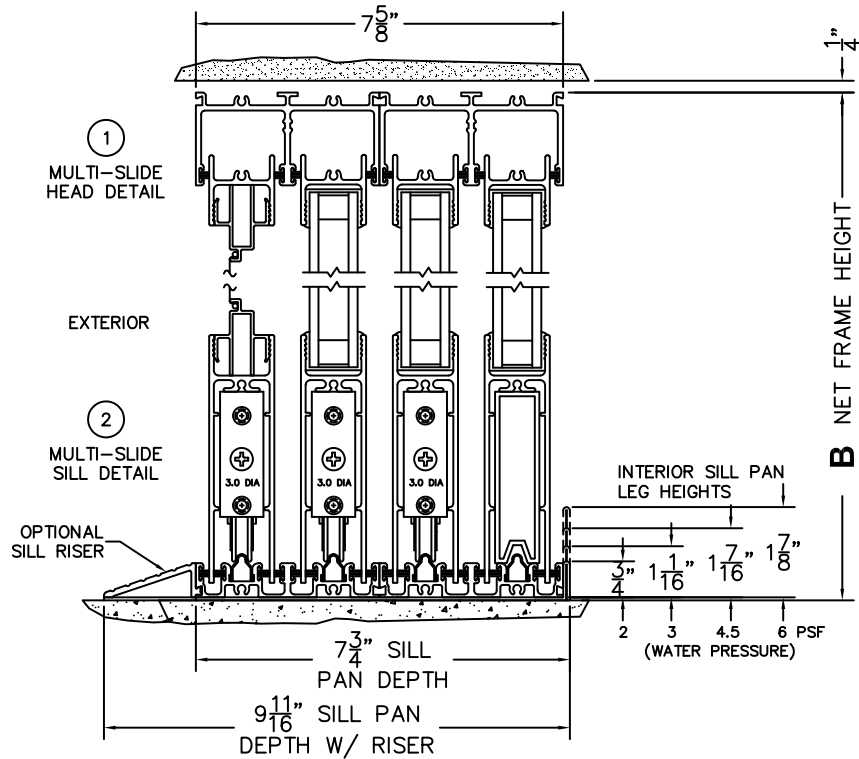

FLEETWOOD
WINDOWS & DOORS
FleetwoodUSA.com

NORWOOD 3070EX M/S
OXXIXXO STANDARD CONFIGURATION
WITH SCREENS

ORDER NO.:

ITEM NO.:

(USE RULER TO SCALE DIMENSIONS IN INCHES)

SCALE: 1/4

OXXIXXO DOOR SHOWN

FLEETWOOD
WINDOWS & DOORS
FleetwoodUSA.com

NORWOOD 3070EX M/S
OXXIXXO STANDARD CONFIGURATION
WITH SCREENS

ORDER NO.:

ITEM NO.:

(USE RULER TO SCALE DIMENSIONS IN INCHES)

SCALE: 1/4