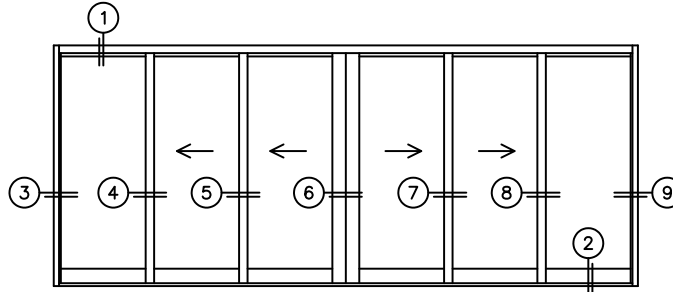

SILL PAN HEIGHT (INTERIOR LEG)  
(3/4", 1-1/16", 1-7/16" OR 1-7/8")

NOTES:

(USE RULER TO SCALE DIMENSIONS IN INCHES)

SCALE: 1/4

OXXIXXO DOOR SHOWN

(USE RULER TO SCALE DIMENSIONS IN INCHES)

SCALE: 1/4