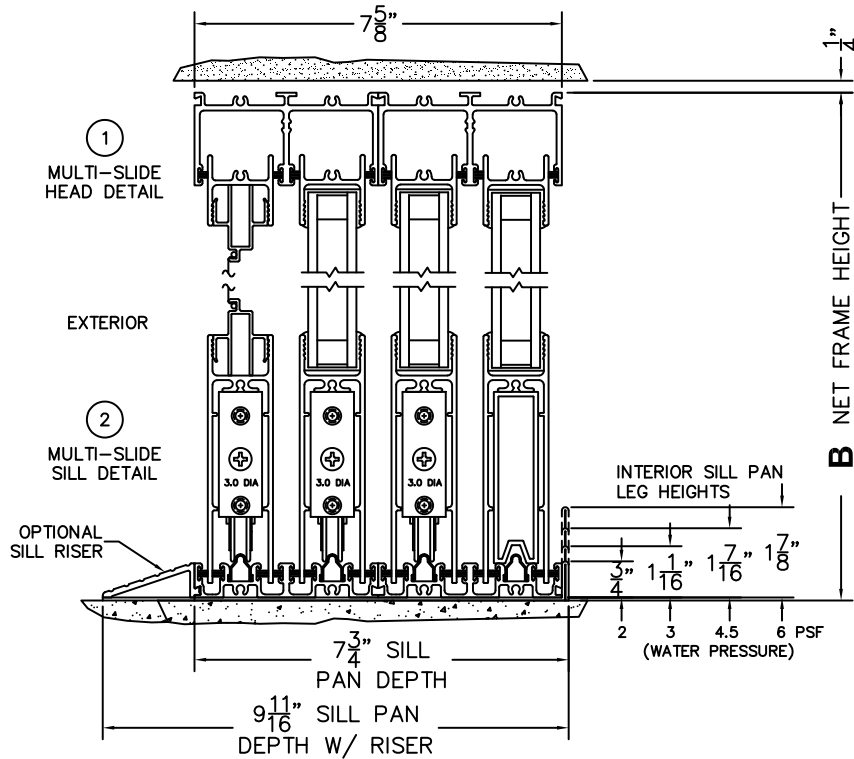

SILL PAN HEIGHT (INTERIOR LEG)  
(3/4", 1-1/16", 1-7/16" OR 1-7/8")

NOTES:

(USE RULER TO SCALE DIMENSIONS IN INCHES)

SCALE: 1/4

OXXIXXO DOOR SHOWN

(USE RULER TO SCALE DIMENSIONS IN INCHES)

SCALE: 1/4