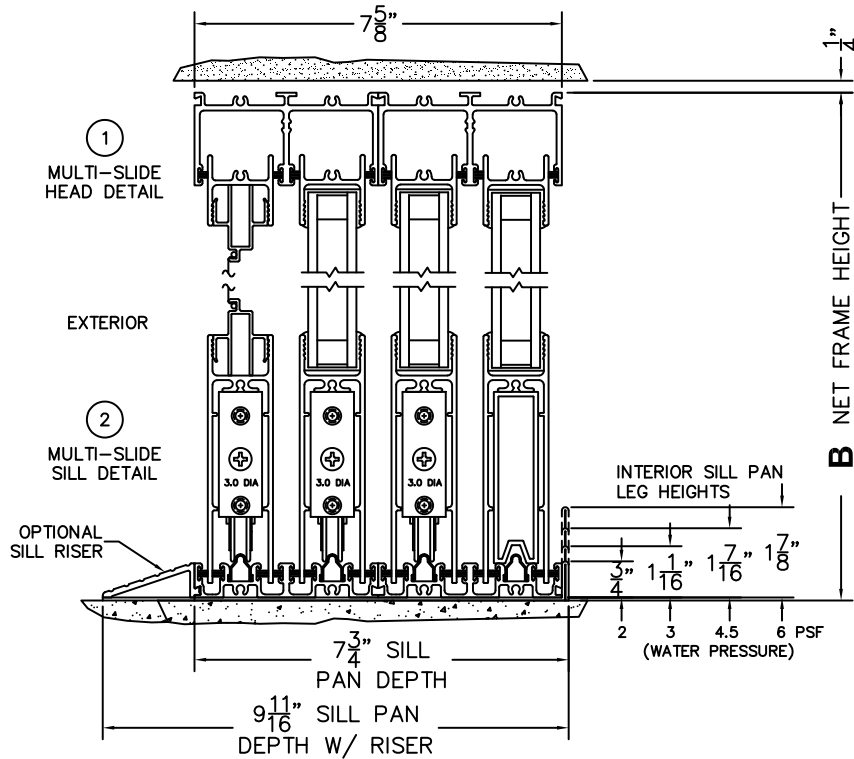

NOTES:

(USE RULER TO SCALE DIMENSIONS IN INCHES)

SCALE: 1/4

OXXIXXO DOOR SHOWN

FLEETWOOD
WINDOWS & DOORS
FleetwoodUSA.com

NPRWOOD 3070EX M/S
OXXIXXO STANDARD CONFIGURATION
WITH SCREENS

ORDER NO.:

ITEM NO.:

(USE RULER TO SCALE DIMENSIONS IN INCHES)

SCALE: 1/4