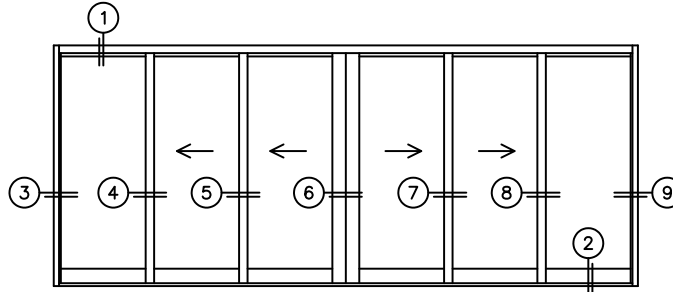

FLEETWOOD
WINDOWS & DOORS
FleetwoodUSA.com

NORWOOD 3070EX M/S
OXXIXXO STANDARD CONFIGURATION
WITH SCREENS

ORDER NO.:

ITEM NO.:

REQUIRED DEALER INFO.

A(NET FRAME WIDTH)

B(NET FRAME HEIGHT)

SILL PAN HEIGHT (INTERIOR LEG)
(3/4", 1-1/16", 1-7/16" OR 1-7/8")

NOTES:

(USE RULER TO SCALE DIMENSIONS IN INCHES)

SCALE: 1/4

OXXIXXO DOOR SHOWN

FLEETWOOD
WINDOWS & DOORS
FleetwoodUSA.com

NPRWOOD 3070EX M/S
OXXIXXO STANDARD CONFIGURATION
WITH SCREENS

ORDER NO.:

ITEM NO.:

(USE RULER TO SCALE DIMENSIONS IN INCHES)

SCALE: 1/4