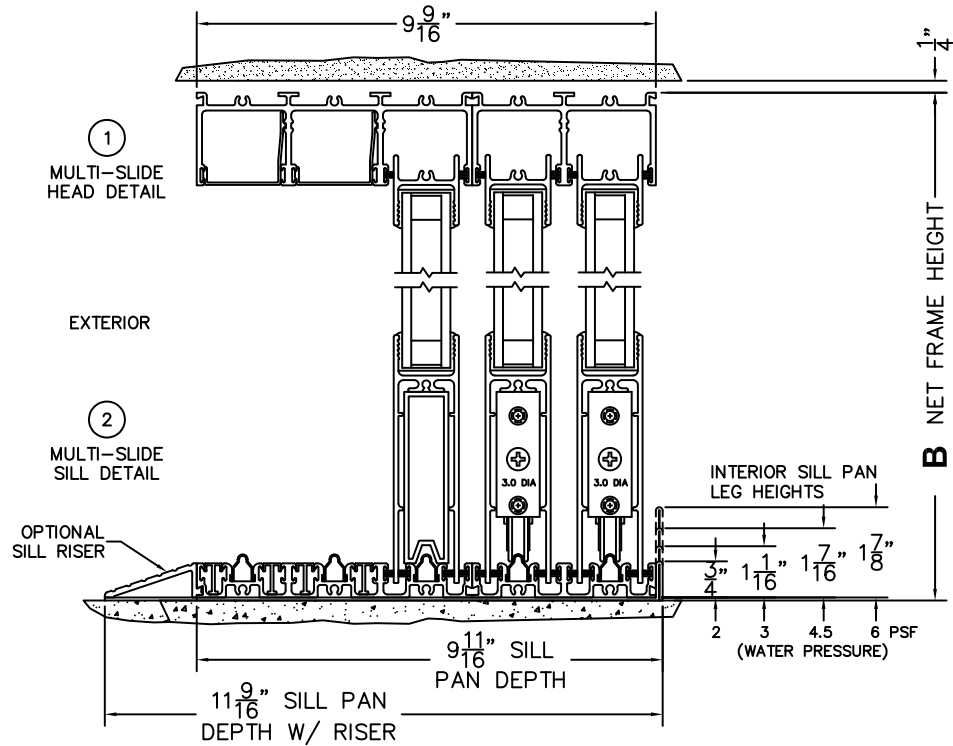

NOTES:

(USE RULER TO SCALE DIMENSIONS IN INCHES)

SCALE: 1/4

OXXIXXO DOOR SHOWN

FLEETWOOD
WINDOWS & DOORS
FleetwoodUSA.com

NPRWOOD 3070EX M/S

OXXIXXO CUSTOM CONFIGURATION
WITH SCREENS

ORDER NO.:

ITEM NO.:

(USE RULER TO SCALE DIMENSIONS IN INCHES)

SCALE: 1/4