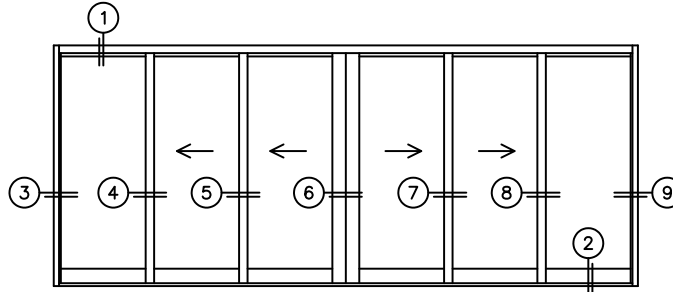

FLEETWOOD
WINDOWS & DOORS
FleetwoodUSA.com

NORWOOD 3070EX M/S
OXXIXXO CUSTOM CONFIGURATION
WITH SCREENS

ORDER NO.:

ITEM NO.:

REQUIRED DEALER INFO.

A(NET FRAME WIDTH)

B(NET FRAME HEIGHT)

SILL PAN HEIGHT (INTERIOR LEG)
(3/4", 1-1/16", 1-7/16" OR 1-7/8")

NOTES:

(USE RULER TO SCALE DIMENSIONS IN INCHES)

SCALE: 1/4

OXXIXXO DOOR SHOWN

FLEETWOOD
WINDOWS & DOORS
FleetwoodUSA.com

NPRWOOD 3070EX M/S

OXXIXXO CUSTOM CONFIGURATION
WITH SCREENS

ORDER NO.:

ITEM NO.:

(USE RULER TO SCALE DIMENSIONS IN INCHES)

SCALE: 1/4