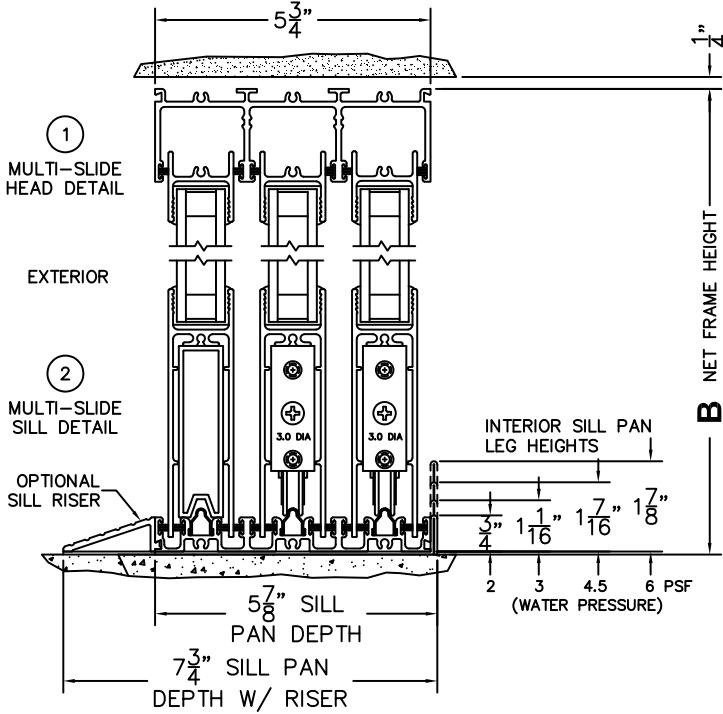

FLEETWOOD
WINDOWS & DOORS
FleetwoodUSA.com

NORWOOD 3070EX M/S
OXXIXXO CUSTOM CONFIGURATION
NO SCREENS

ORDER NO.:

ITEM NO.:

REQUIRED DEALER INFO.

A(NET FRAME WIDTH)

B(NET FRAME HEIGHT)

SILL PAN HEIGHT (INTERIOR LEG)
(3/4", 1-1/16", 1-7/16" OR 1-7/8")

NOTES:

(USE RULER TO SCALE DIMENSIONS IN INCHES)

SCALE: 1/4

- (3)
FIXED JAMB
- (4)
INTERLOCKERS
- (5)
INTERLOCKERS
- (6)
MEETING STILES
- (7)
INTERLOCKERS
- (8)
INTERLOCKERS
- (9)
FIXED JAMB