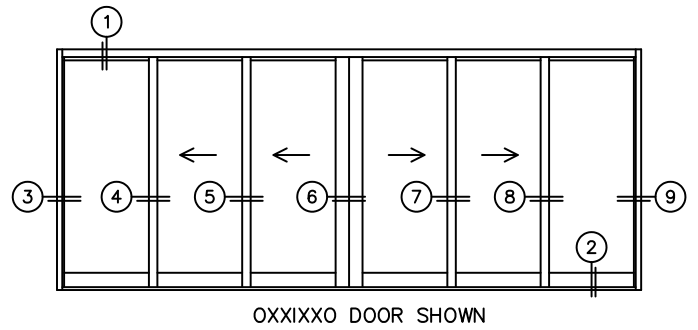

FLEETWOOD
WINDOWS & DOORS
FleetwoodUSA.com

NORWOOD 3070EX M/S
OXXIXXO CUSTOM CONFIGURATION
NO SCREENS

ORDER NO.:

ITEM NO.:

REQUIRED DEALER INFO.

A(NET FRAME WIDTH)

B(NET FRAME HEIGHT)

SILL PAN HEIGHT (INTERIOR LEG)
(3/4", 1-1/16", 1-7/16" OR 1-7/8")

NOTES:

(USE RULER TO SCALE DIMENSIONS IN INCHES)

SCALE: 1/4

- (3)
FIXED JAMB
- (4)
INTERLOCKERS
- (5)
INTERLOCKERS
- (6)
MEETING STILES
- (7)
INTERLOCKERS
- (8)
INTERLOCKERS
- (9)
FIXED JAMB