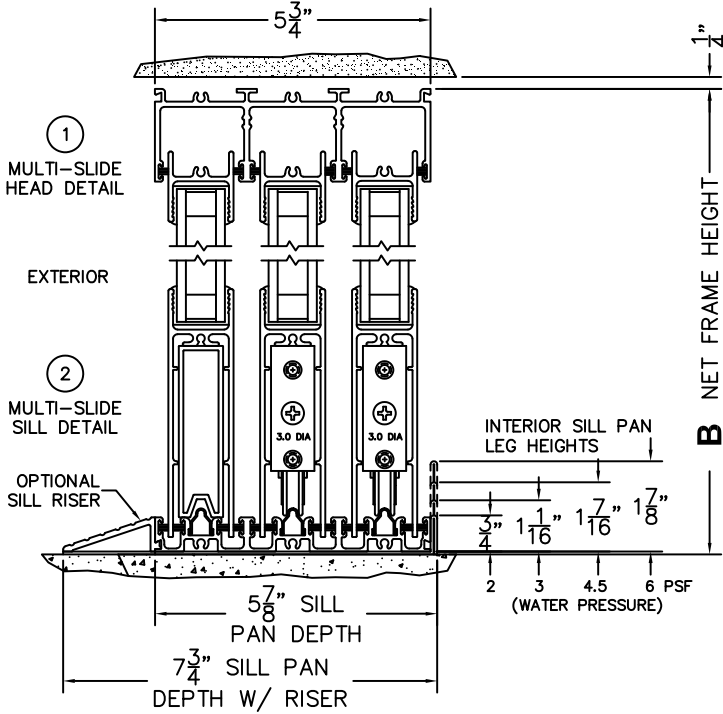

FLEETWOOD
WINDOWS & DOORS
FleetwoodUSA.com

NORWOOD 3070EX M/S
OXXIXXO CUSTOM CONFIGURATION
NO SCREENS

ORDER NO.:

ITEM NO.:

REQUIRED DEALER INFO.

A(NET FRAME WIDTH)

B(NET FRAME HEIGHT)

SILL PAN HEIGHT (INTERIOR LEG)
(3/4", 1-1/16", 1-7/16" OR 1-7/8")

NOTES:

(USE RULER TO SCALE DIMENSIONS IN INCHES)

SCALE: 1/4

3 FIXED JAMB 4 INTERLOCKERS 5 INTERLOCKERS 6 MEETING STILES 7 INTERLOCKERS 8 INTERLOCKERS 9 FIXED JAMB