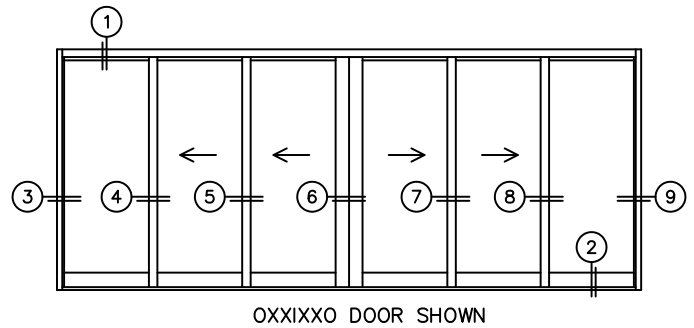

FLEETWOOD
WINDOWS & DOORS
FleetwoodUSA.com

NORWOOD 3070EX M/S
OXXIXXO CUSTOM CONFIGURATION
NO SCREENS

ORDER NO.:

ITEM NO.:

REQUIRED DEALER INFO.

A(NET FRAME WIDTH)

B(NET FRAME HEIGHT)

SILL PAN HEIGHT (INTERIOR LEG)
(3/4", 1-1/16", 1-7/16" OR 1-7/8")

NOTES:

(USE RULER TO SCALE DIMENSIONS IN INCHES)

SCALE: 1/4

3 FIXED JAMB 4 INTERLOCKERS 5 INTERLOCKERS 6 MEETING STILES 7 INTERLOCKERS 8 INTERLOCKERS 9 FIXED JAMB