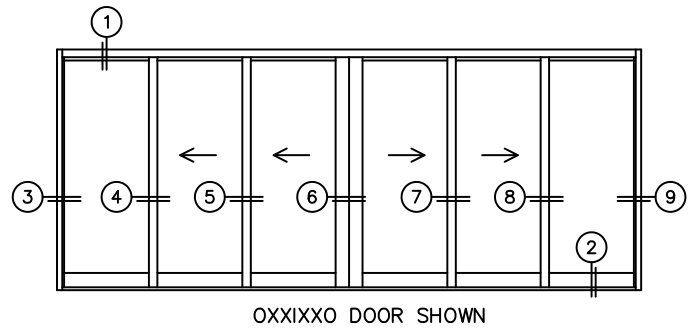

FLEETWOOD
WINDOWS & DOORS
FleetwoodUSA.com

NORWOOD 3070EX M/S
OXXIXXO CUSTOM CONFIGURATION
NO SCREENS

ORDER NO.:

ITEM NO.:

REQUIRED DEALER INFO.

A(NET FRAME WIDTH)

B(NET FRAME HEIGHT)

SILL PAN HEIGHT (INTERIOR LEG)
(3/4", 1-1/16", 1-7/16" OR 1-7/8")

NOTES:

(USE RULER TO SCALE DIMENSIONS IN INCHES)

SCALE: 1/4

3 FIXED JAMB 4 INTERLOCKERS 5 INTERLOCKERS 6 MEETING STILES 7 INTERLOCKERS 8 INTERLOCKERS 9 FIXED JAMB