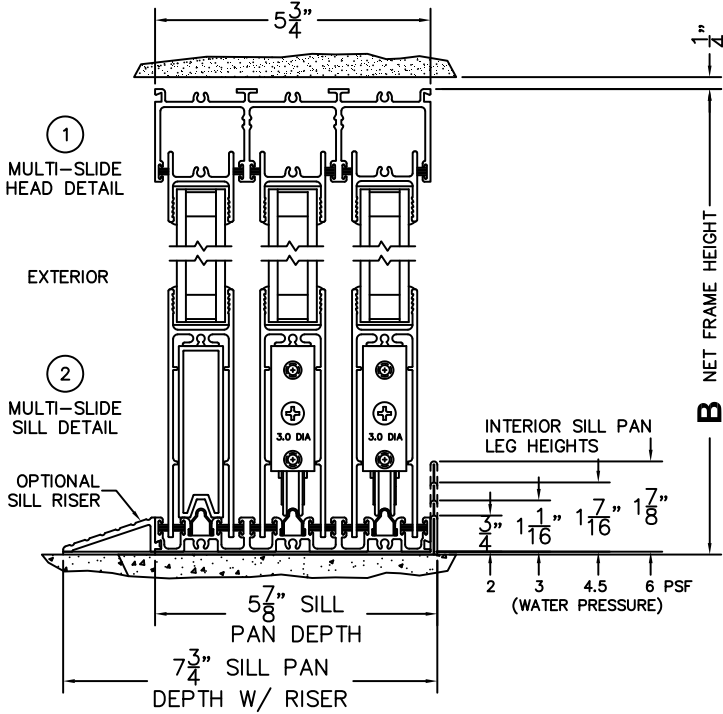

FLEETWOOD
WINDOWS & DOORS
FleetwoodUSA.com

NORWOOD 3070EX M/S
OXXIXXO CUSTOM CONFIGURATION
NO SCREENS

ORDER NO.:

ITEM NO.:

REQUIRED DEALER INFO.

A(NET FRAME WIDTH)

B(NET FRAME HEIGHT)

SILL PAN HEIGHT (INTERIOR LEG)
(3/4", 1-1/16", 1-7/16" OR 1-7/8")

NOTES:

(USE RULER TO SCALE DIMENSIONS IN INCHES)

SCALE: 1/4

3 FIXED JAMB 4 INTERLOCKERS 5 INTERLOCKERS 6 MEETING STILES 7 INTERLOCKERS 8 INTERLOCKERS 9 FIXED JAMB