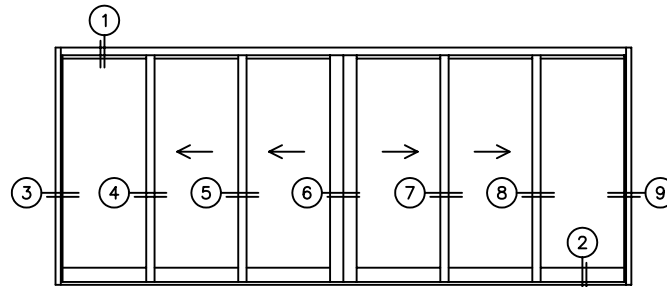

FLEETWOOD
WINDOWS & DOORS
FleetwoodUSA.com

NORWOOD 3070EX M/S
OXXIXXO CUSTOM CONFIGURATION
NO SCREENS

ORDER NO.:

ITEM NO.:

REQUIRED DEALER INFO.

A (NET FRAME WIDTH)

B (NET FRAME HEIGHT)

SILL PAN HEIGHT (INTERIOR LEG)
(3/4", 1-1/16", 1-7/16" OR 1-7/8")

NOTES:

SCALE: 1/4

OXXIXXO DOOR SHOWN

FLEETWOOD
 WINDOWS & DOORS
 FleetwoodUSA.com

NORWOOD 3070EX M/S
 OXXIXXO CUSTOM CONFIGURATION
 NO SCREENS

ORDER NO.:

ITEM NO.:

SCALE: 1/4

FLEETWOOD
 WINDOWS & DOORS
 FleetwoodUSA.com

NORWOOD 3070EX M/S
 OXXIXXO CUSTOM CONFIGURATION
 NO SCREENS

ORDER NO.:

ITEM NO.:

SCALE: 1/4

FLUSH STACK: DOOR SHOWN IN OPEN POSITION