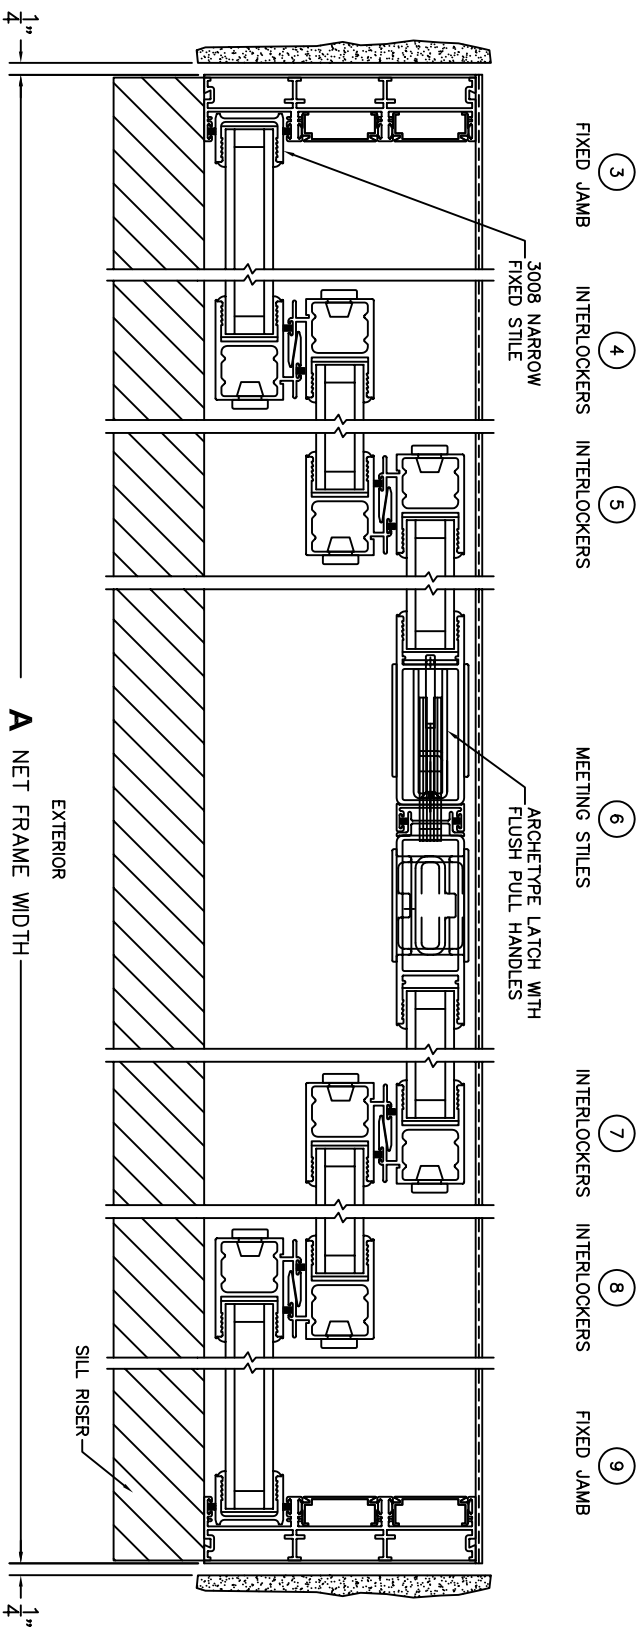

FLEETWOOD
WINDOWS & DOORS
FleetwoodUSA.com

NORWOOD 3070EX M/S
OXXIXXO CUSTOM CONFIGURATION
NO SCREENS

ORDER NO.:

ITEM NO.:

REQUIRED DEALER INFO.

A (NET FRAME WIDTH)

B (NET FRAME HEIGHT)

SILL PAN HEIGHT (INTERIOR LEG)
(3/4", 1-1/16", 1-7/16" OR 1-7/8")

NOTES:

SCALE: 1/4

OXXIXXO DOOR SHOWN

FLEETWOOD
 WINDOWS & DOORS
 FleetwoodUSA.com

NORWOOD 3070EX M/S
 OXXIXXO CUSTOM CONFIGURATION
 NO SCREENS

ORDER NO.:

ITEM NO.:

SCALE: 1/4

FLEETWOOD
 WINDOWS & DOORS
 FleetwoodUSA.com

NORWOOD 3070EX M/S
 OXXIXXO CUSTOM CONFIGURATION
 NO SCREENS

ORDER NO.:

ITEM NO.:

SCALE: 1/4

FLUSH STACK: DOOR SHOWN IN OPEN POSITION