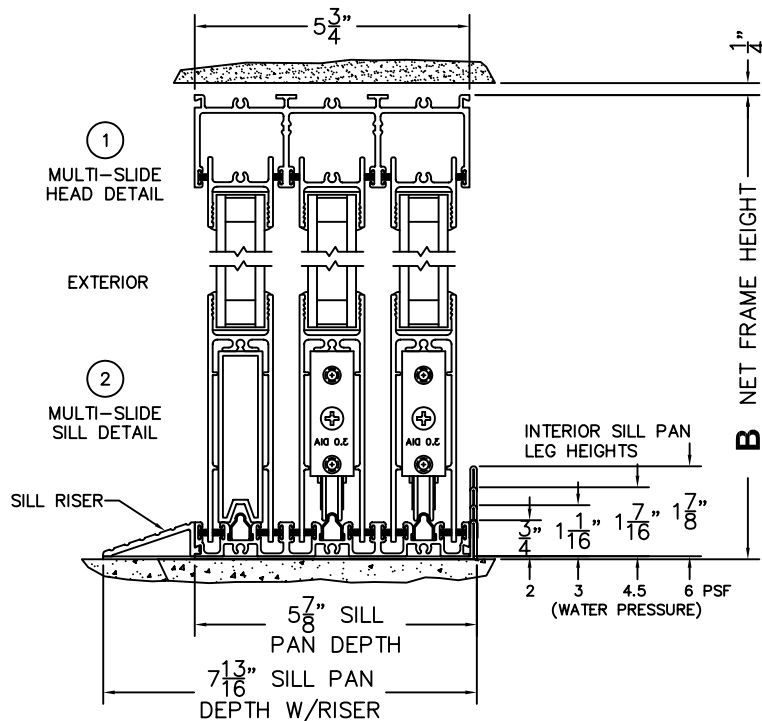

SILL PAN HEIGHT (INTERIOR LEG)
(3/4", 1-1/16", 1-7/16" OR 1-7/8")

NOTES:

FLEETWOOD
WINDOWS & DOORS
FleetwoodUSA.com

NORWOOD 3070EX M/S
OXXXO CUSTOM CONFIGURATION
NO SCREENS

ORDER NO.:

ITEM NO.:

SCALE: 1/4

FLEETWOOD
 WINDOWS & DOORS
 FleetwoodUSA.com

NORWOOD 3070EX M/S
 OXXXO CUSTOM CONFIGURATION
 NO SCREENS

ORDER NO.:

ITEM NO.:

SCALE: 1/4

FLUSH STACK: DOOR SHOWN IN OPEN POSITION