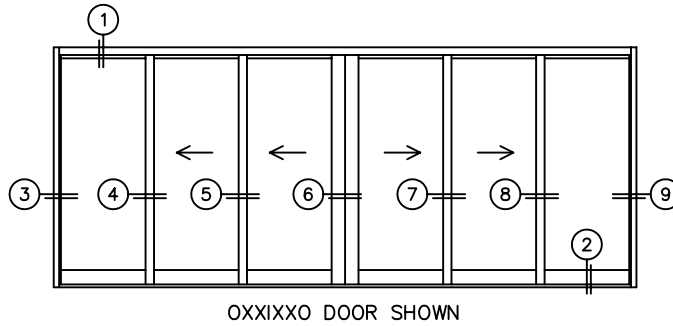

FLEETWOOD
WINDOWS & DOORS
FleetwoodUSA.com

NORWOOD 3070EX M/S
OXXIXXO CUSTOM CONFIGURATION
NO SCREENS

ORDER NO.:

ITEM NO.:

SCALE: 1/4

REQUIRED DEALER INFO.

A (NET FRAME WIDTH)

B (NET FRAME HEIGHT)

SILL PAN HEIGHT (INTERIOR LEG)
(3/4", 1-1/16", 1-7/16" OR 1-7/8")

NOTES:

FLEETWOOD
WINDOWS & DOORS
FleetwoodUSA.com

NORWOOD 3070EX M/S
OXXXO CUSTOM CONFIGURATION
NO SCREENS

ORDER NO.:

ITEM NO.:

SCALE: 1/4

FLEETWOOD
 WINDOWS & DOORS
 FleetwoodUSA.com

NORWOOD 3070EX M/S
 OXXXO CUSTOM CONFIGURATION
 NO SCREENS

ORDER NO.:

ITEM NO.:

SCALE: 1/4

FLUSH STACK: DOOR SHOWN IN OPEN POSITION