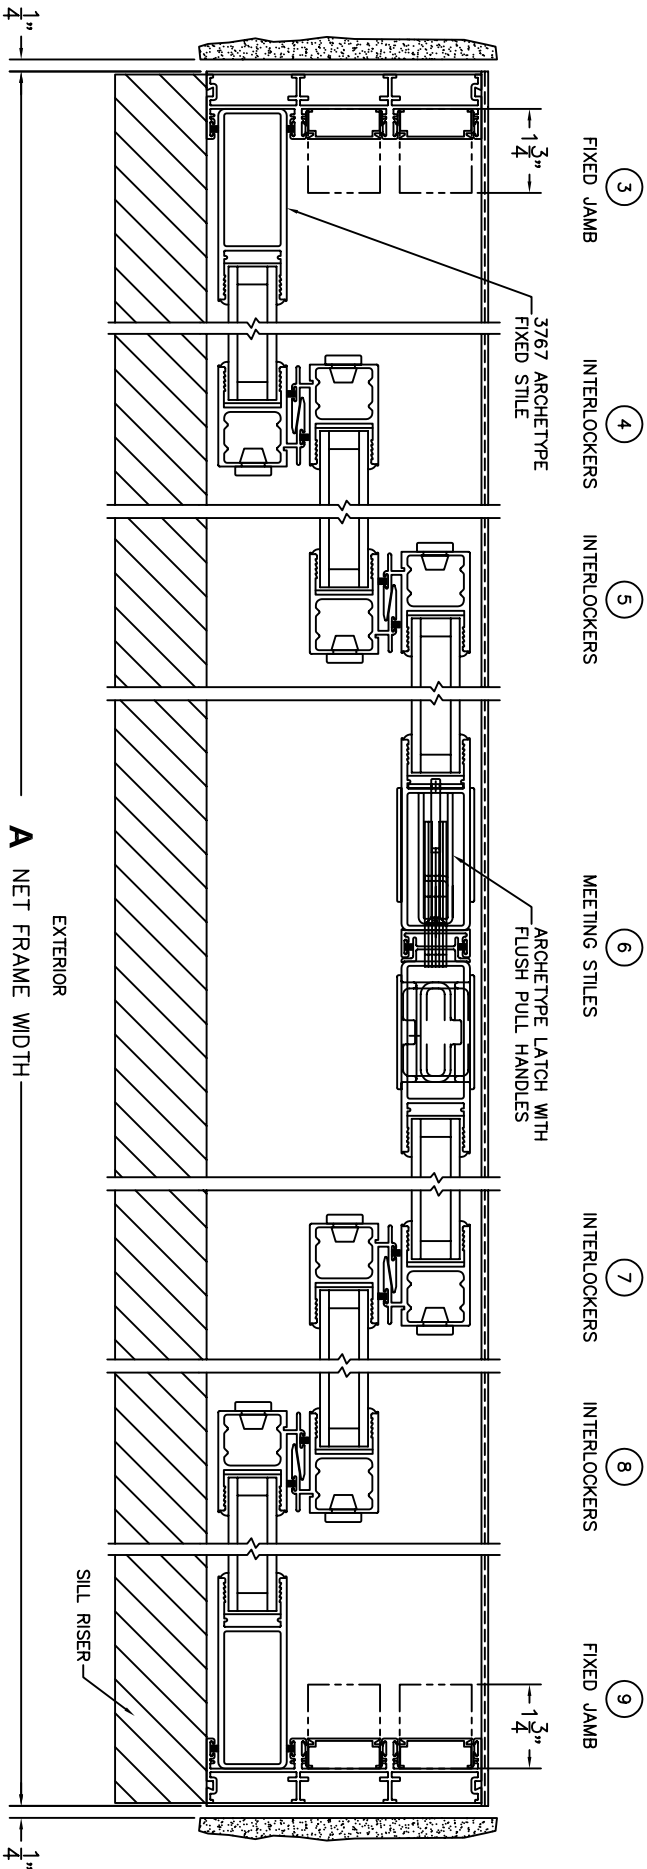

FLEETWOOD
WINDOWS & DOORS
FleetwoodUSA.com

NORWOOD 3070EX M/S
OXXIXXO CUSTOM CONFIGURATION
NO SCREENS

ORDER NO.:

ITEM NO.:

SCALE: 1/4

REQUIRED DEALER INFO.

A (NET FRAME WIDTH)

B (NET FRAME HEIGHT)

SILL PAN HEIGHT (INTERIOR LEG)
(3/4", 1-1/16", 1-7/16" OR 1-7/8")

NOTES:

FLEETWOOD
WINDOWS & DOORS
FleetwoodUSA.com

NORWOOD 3070EX M/S
OXXXO CUSTOM CONFIGURATION
NO SCREENS

ORDER NO.:

ITEM NO.:

SCALE: 1/4

FLEETWOOD
 WINDOWS & DOORS
 FleetwoodUSA.com

NORWOOD 3070EX M/S
 OXXXO CUSTOM CONFIGURATION
 NO SCREENS

ORDER NO.:

ITEM NO.:

SCALE: 1/4

FLUSH STACK: DOOR SHOWN IN OPEN POSITION