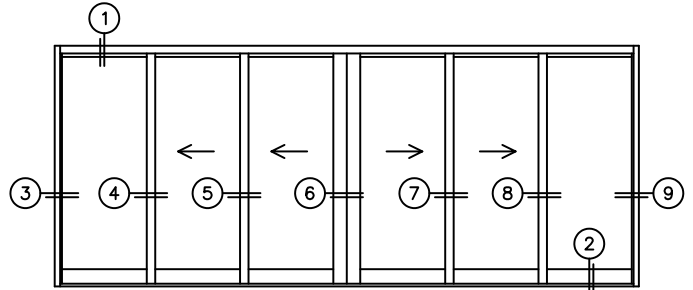

FLEETWOOD
WINDOWS & DOORS
FleetwoodUSA.com

NORWOOD 3070EX M/S
OXXIXXO STANDARD CONFIGURATION
NO SCREENS

ORDER NO.:

ITEM NO.:

REQUIRED DEALER INFO.

A(NET FRAME WIDTH)

B(NET FRAME HEIGHT)

SILL PAN HEIGHT (INTERIOR LEG)
(3/4", 1-1/16", 1-7/16" OR 1-7/8")

NOTES:

(USE RULER TO SCALE DIMENSIONS IN INCHES)

SCALE: 1/4

OXXIXXO DOOR SHOWN

- ③
FIXED JAMB
- ④
INTERLOCKERS
- ⑤
INTERLOCKERS
- ⑥
MEETING STILES
- ⑦
INTERLOCKERS
- ⑧
INTERLOCKERS
- ⑨
FIXED JAMB