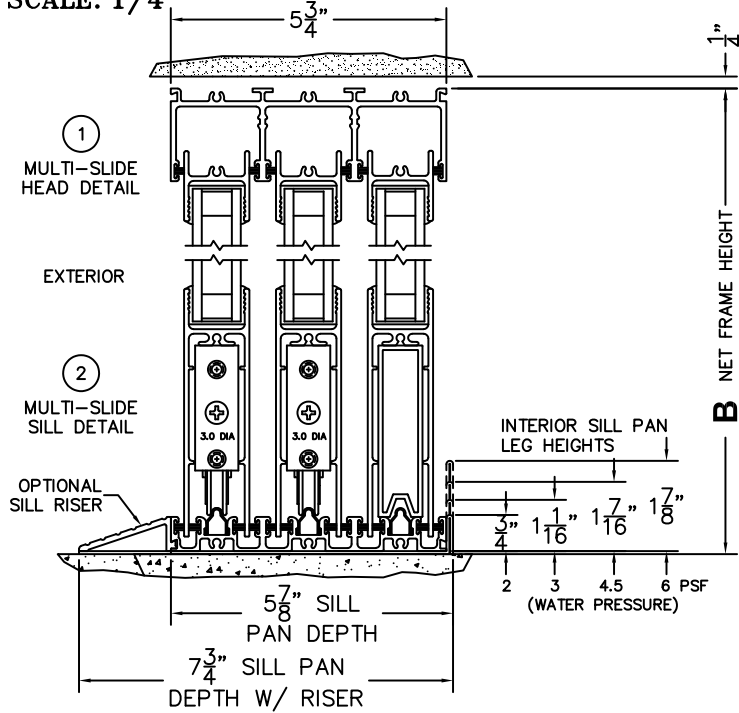

FLEETWOOD
WINDOWS & DOORS
FleetwoodUSA.com

NORWOOD 3070EX M/S
OXXIXXO STANDARD CONFIGURATION
NO SCREENS

ORDER NO.:

ITEM NO.:

REQUIRED DEALER INFO.

A(NET FRAME WIDTH)

B(NET FRAME HEIGHT)

SILL PAN HEIGHT (INTERIOR LEG)
(3/4", 1-1/16", 1-7/16" OR 1-7/8")

NOTES:

(USE RULER TO SCALE DIMENSIONS IN INCHES)

SCALE: 1/4

OXXIXXO DOOR SHOWN

- ③
FIXED JAMB
- ④
INTERLOCKERS
- ⑤
INTERLOCKERS
- ⑥
MEETING STILES
- ⑦
INTERLOCKERS
- ⑧
INTERLOCKERS
- ⑨
FIXED JAMB