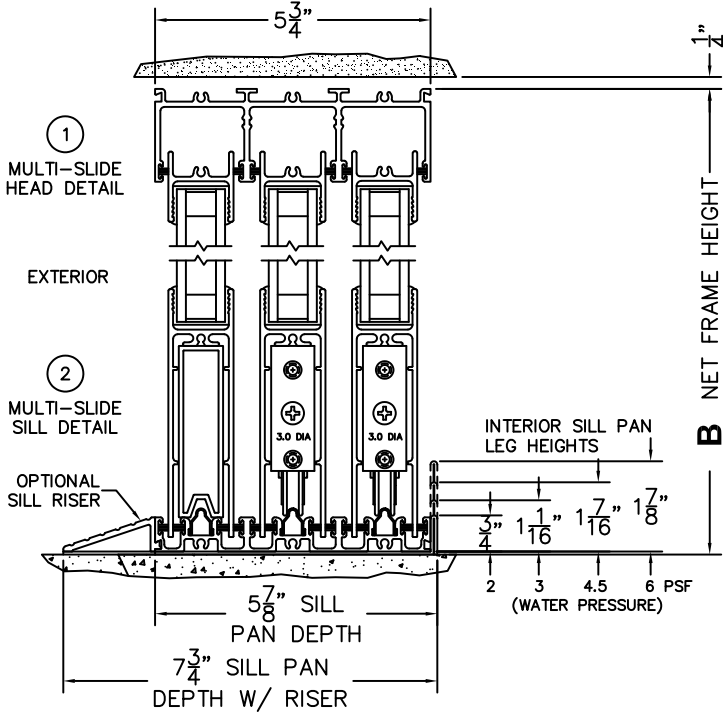

FLEETWOOD
WINDOWS & DOORS
FleetwoodUSA.com

NORWOOD 3070EX M/S
OXXIXXO CUSTOM CONFIGURATION
NO SCREENS

ORDER NO.:

ITEM NO.:

REQUIRED DEALER INFO.

A(NET FRAME WIDTH)

B(NET FRAME HEIGHT)

SILL PAN HEIGHT (INTERIOR LEG)
(3/4", 1-1/16", 1-7/16" OR 1-7/8")

NOTES:

(USE RULER TO SCALE DIMENSIONS IN INCHES)

SCALE: 1/4

3 FIXED JAMB 4 INTERLOCKERS 5 INTERLOCKERS 6 MEETING STILES 7 INTERLOCKERS 8 INTERLOCKERS 9 FIXED JAMB