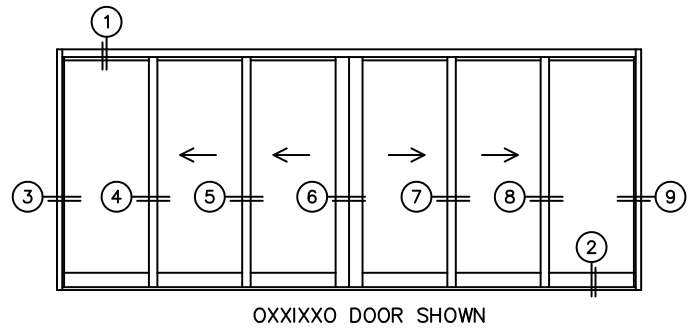

FLEETWOOD
WINDOWS & DOORS
FleetwoodUSA.com

NORWOOD 3070EX M/S
OXXIXXO CUSTOM CONFIGURATION
NO SCREENS

ORDER NO.:

ITEM NO.:

REQUIRED DEALER INFO.

A(NET FRAME WIDTH)

B(NET FRAME HEIGHT)

SILL PAN HEIGHT (INTERIOR LEG)
(3/4", 1-1/16", 1-7/16" OR 1-7/8")

NOTES:

(USE RULER TO SCALE DIMENSIONS IN INCHES)

SCALE: 1/4

3 FIXED JAMB 4 INTERLOCKERS 5 INTERLOCKERS 6 MEETING STILES 7 INTERLOCKERS 8 INTERLOCKERS 9 FIXED JAMB