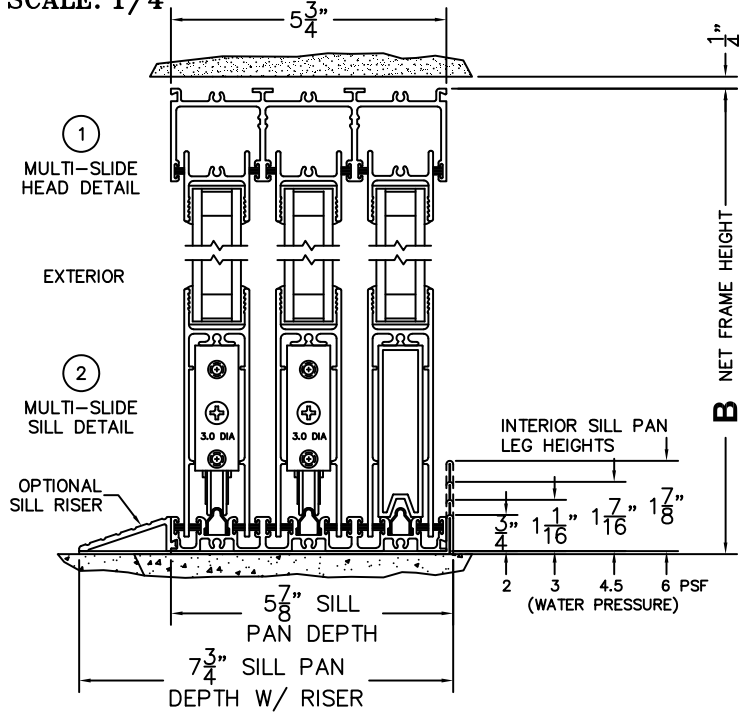

FLEETWOOD
WINDOWS & DOORS
FleetwoodUSA.com

NORWOOD 3070EX M/S
OXXIXXO STANDARD CONFIGURATION
NO SCREENS

ORDER NO.:

ITEM NO.:

REQUIRED DEALER INFO.

A(NET FRAME WIDTH)

B(NET FRAME HEIGHT)

SILL PAN HEIGHT (INTERIOR LEG)
(3/4", 1-1/16", 1-7/16" OR 1-7/8")

NOTES:

(USE RULER TO SCALE DIMENSIONS IN INCHES)

SCALE: 1/4"

OXXIXXO DOOR SHOWN

- ③
FIXED JAMB
- ④
INTERLOCKERS
- ⑤
INTERLOCKERS
- ⑥
MEETING STILES
- ⑦
INTERLOCKERS
- ⑧
INTERLOCKERS
- ⑨
FIXED JAMB