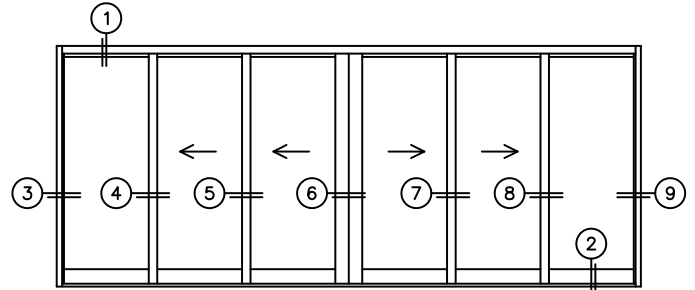

FLEETWOOD
WINDOWS & DOORS
FleetwoodUSA.com

NORWOOD 3070EX M/S
OXXIXXO STANDARD CONFIGURATION
NO SCREENS

ORDER NO.:

ITEM NO.:

REQUIRED DEALER INFO.

A(NET FRAME WIDTH)

B(NET FRAME HEIGHT)

SILL PAN HEIGHT (INTERIOR LEG)
(3/4", 1-1/16", 1-7/16" OR 1-7/8")

NOTES:

(USE RULER TO SCALE DIMENSIONS IN INCHES)

SCALE: 1/4"

OXXIXXO DOOR SHOWN

- ③
FIXED JAMB
- ④
INTERLOCKERS
- ⑤
INTERLOCKERS
- ⑥
MEETING STILES
- ⑦
INTERLOCKERS
- ⑧
INTERLOCKERS
- ⑨
FIXED JAMB