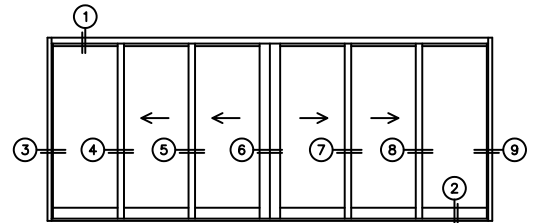

FLEETWOOD
WINDOWS & DOORS
FleetwoodUSA.com

NORWOOD 3070EX M/S
OXXIXXO CUSTOM CONFIGURATION
NO SCREENS

ORDER NO.:

ITEM NO.:

REQUIRED DEALER INFO.

A (NET FRAME WIDTH)

B (NET FRAME HEIGHT)

SILL PAN HEIGHT (INTERIOR LEG)
(3/4", 1-1/16", 1-7/16" OR 1-7/8")

NOTES:

(USE RULER TO SCALE DIMENSIONS IN INCHES)

SCALE: 1/4

OXXIXXO DOOR SHOWN