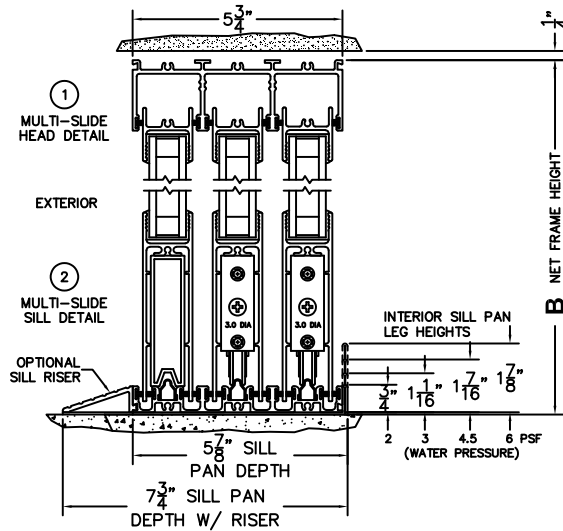

FLEETWOOD
WINDOWS & DOORS
FleetwoodUSA.com

NORWOOD 3070EX M/S
OXXIXXO CUSTOM CONFIGURATION
NO SCREENS

ORDER NO.:

ITEM NO.:

REQUIRED DEALER INFO.

A (NET FRAME WIDTH)

B (NET FRAME HEIGHT)

SILL PAN HEIGHT (INTERIOR LEG)
(3/4", 1-1/16", 1-7/16" OR 1-7/8")

NOTES:

(USE RULER TO SCALE DIMENSIONS IN INCHES)

SCALE: 1/4

OXXIXXO DOOR SHOWN