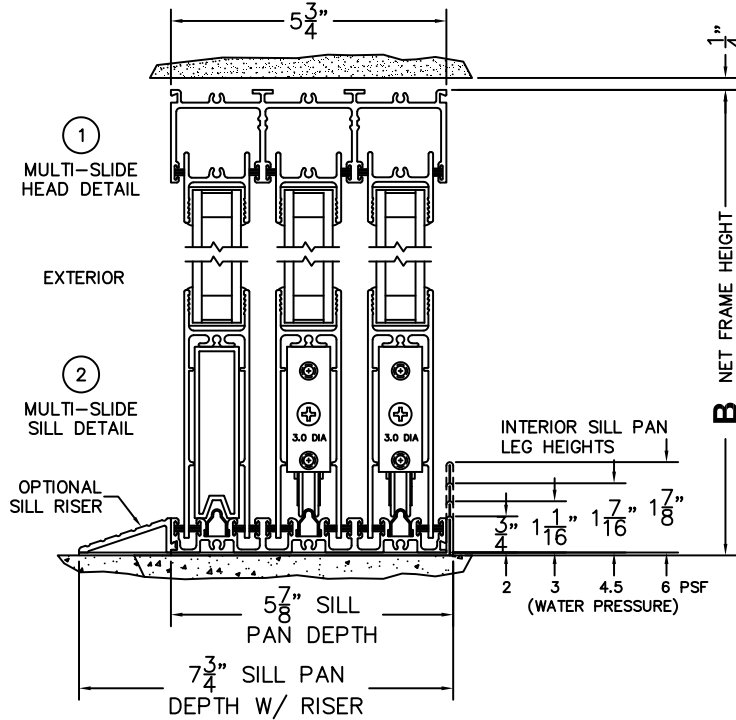

FLEETWOOD
WINDOWS & DOORS
FleetwoodUSA.com

NORWOOD 3070EX M/S
OXXIXXO CUSTOM CONFIGURATION
NO SCREENS

ORDER NO.:

ITEM NO.:

REQUIRED DEALER INFO.

A(NET FRAME WIDTH)

B(NET FRAME HEIGHT)

SILL PAN HEIGHT (INTERIOR LEG)
(3/4", 1-1/16", 1-7/16" OR 1-7/8")

NOTES:

(USE RULER TO SCALE DIMENSIONS IN INCHES)

SCALE: 1/4"

OXXIXXO DOOR SHOWN

- ③
FIXED JAMB
- ④
INTERLOCKERS
- ⑤
INTERLOCKERS
- ⑥
MEETING STILES
- ⑦
INTERLOCKERS
- ⑧
INTERLOCKERS
- ⑨
FIXED JAMB