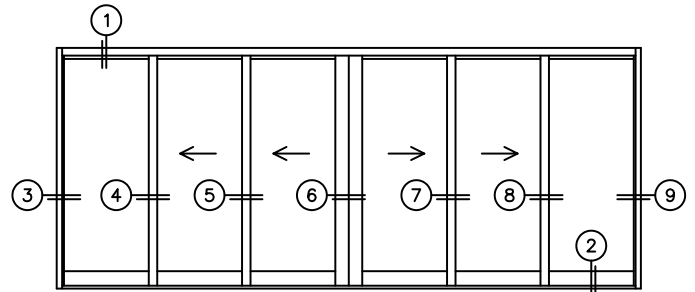

FLEETWOOD
WINDOWS & DOORS
FleetwoodUSA.com

NORWOOD 3070EX M/S
OXXIXXO CUSTOM CONFIGURATION
NO SCREENS

ORDER NO.:

ITEM NO.:

REQUIRED DEALER INFO.

A(NET FRAME WIDTH)

B(NET FRAME HEIGHT)

SILL PAN HEIGHT (INTERIOR LEG)
(3/4", 1-1/16", 1-7/16" OR 1-7/8")

NOTES:

(USE RULER TO SCALE DIMENSIONS IN INCHES)

SCALE: 1/4"

OXXIXXO DOOR SHOWN

- ③
FIXED JAMB
- ④
INTERLOCKERS
- ⑤
INTERLOCKERS
- ⑥
MEETING STILES
- ⑦
INTERLOCKERS
- ⑧
INTERLOCKERS
- ⑨
FIXED JAMB