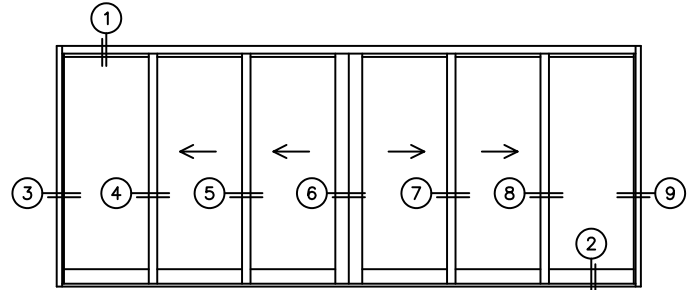

FLEETWOOD
WINDOWS & DOORS
FleetwoodUSA.com

NORWOOD 3070EX M/S
OXXIXXO CUSTOM CONFIGURATION
NO SCREENS

ORDER NO.:

ITEM NO.:

REQUIRED DEALER INFO.

A(NET FRAME WIDTH)

B(NET FRAME HEIGHT)

SILL PAN HEIGHT (INTERIOR LEG)
(3/4", 1-1/16", 1-7/16" OR 1-7/8")

NOTES:

(USE RULER TO SCALE DIMENSIONS IN INCHES)

SCALE: 1/4"

OXXIXXO DOOR SHOWN

- ③
FIXED JAMB
- ④
INTERLOCKERS
- ⑤
INTERLOCKERS
- ⑥
MEETING STILES
- ⑦
INTERLOCKERS
- ⑧
INTERLOCKERS
- ⑨
FIXED JAMB

C-PULL HANDLES WITH THUMB
TURN AND SECURITY LATCH