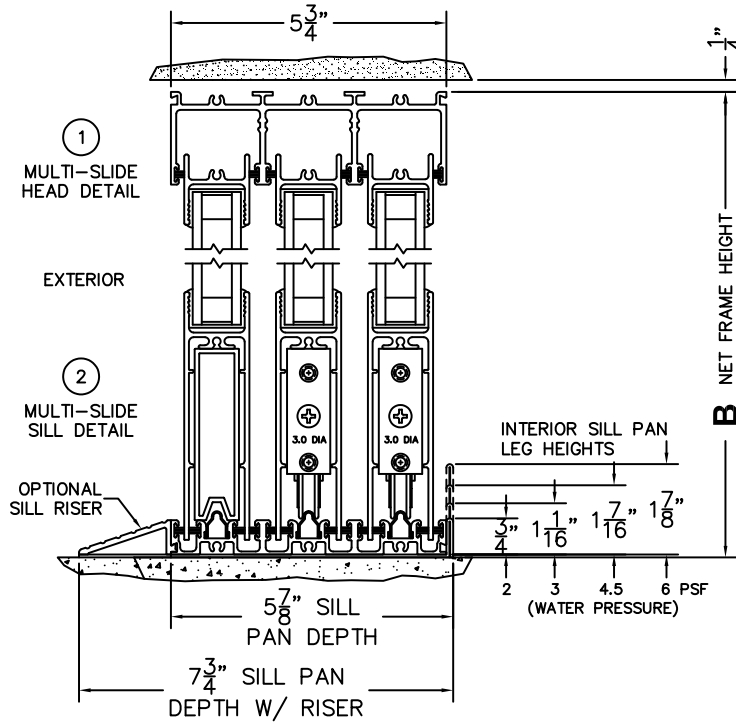

FLEETWOOD
WINDOWS & DOORS
FleetwoodUSA.com

NORWOOD 3070EX M/S
OXXIXXO CUSTOM CONFIGURATION
NO SCREENS

ORDER NO.:

ITEM NO.:

REQUIRED DEALER INFO.

A(NET FRAME WIDTH)

B(NET FRAME HEIGHT)

SILL PAN HEIGHT (INTERIOR LEG)
(3/4", 1-1/16", 1-7/16" OR 1-7/8")

NOTES:

(USE RULER TO SCALE DIMENSIONS IN INCHES)

SCALE: 1/4"

OXXIXXO DOOR SHOWN

- ③
FIXED JAMB
- ④
INTERLOCKERS
- ⑤
INTERLOCKERS
- ⑥
MEETING STILES
- ⑦
INTERLOCKERS
- ⑧
INTERLOCKERS
- ⑨
FIXED JAMB

C-PULL HANDLES WITH THUMB
TURN AND SECURITY LATCH