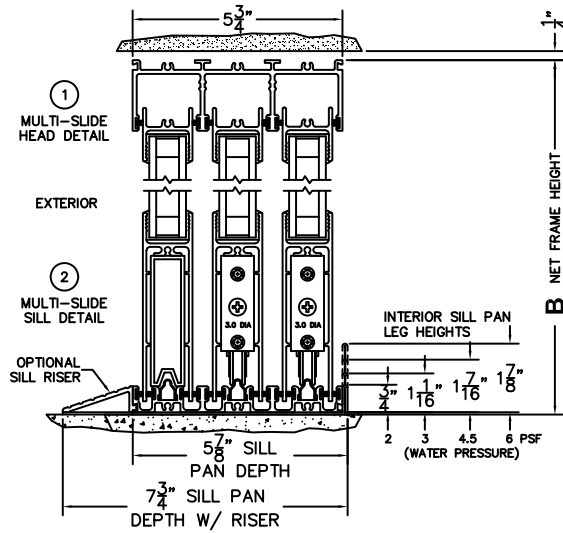

**FLEETWOOD**  
WINDOWS & DOORS  
FleetwoodUSA.com

**NORWOOD 3070EX M/S**  
OXXIXXO CUSTOM CONFIGURATION  
NO SCREENS

ORDER NO.:

ITEM NO.:

REQUIRED DEALER INFO.

<b>A</b> (NET FRAME WIDTH)	
<b>B</b> (NET FRAME HEIGHT)	
SILL PAN HEIGHT (INTERIOR LEG)	(3/4", 1-1/16", 1-7/16" OR 1-7/8")

NOTES:

(USE RULER TO SCALE DIMENSIONS IN INCHES)

SCALE: 1/4"

OXXIXXO DOOR SHOWN