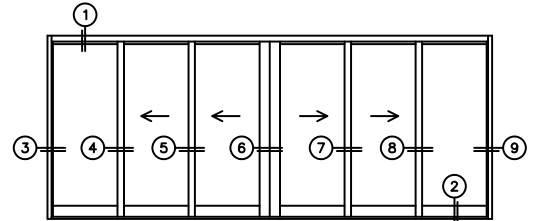

**FLEETWOOD**  
WINDOWS & DOORS  
FleetwoodUSA.com

**NORWOOD 3070EX M/S**  
OXXIXXO CUSTOM CONFIGURATION  
NO SCREENS

ORDER NO.:

ITEM NO.:

REQUIRED DEALER INFO.

<b>A</b> (NET FRAME WIDTH)	
<b>B</b> (NET FRAME HEIGHT)	
SILL PAN HEIGHT (INTERIOR LEG)	(3/4", 1-1/16", 1-7/16" OR 1-7/8")

NOTES:

(USE RULER TO SCALE DIMENSIONS IN INCHES)

SCALE: 1/4"

OXXIXXO DOOR SHOWN