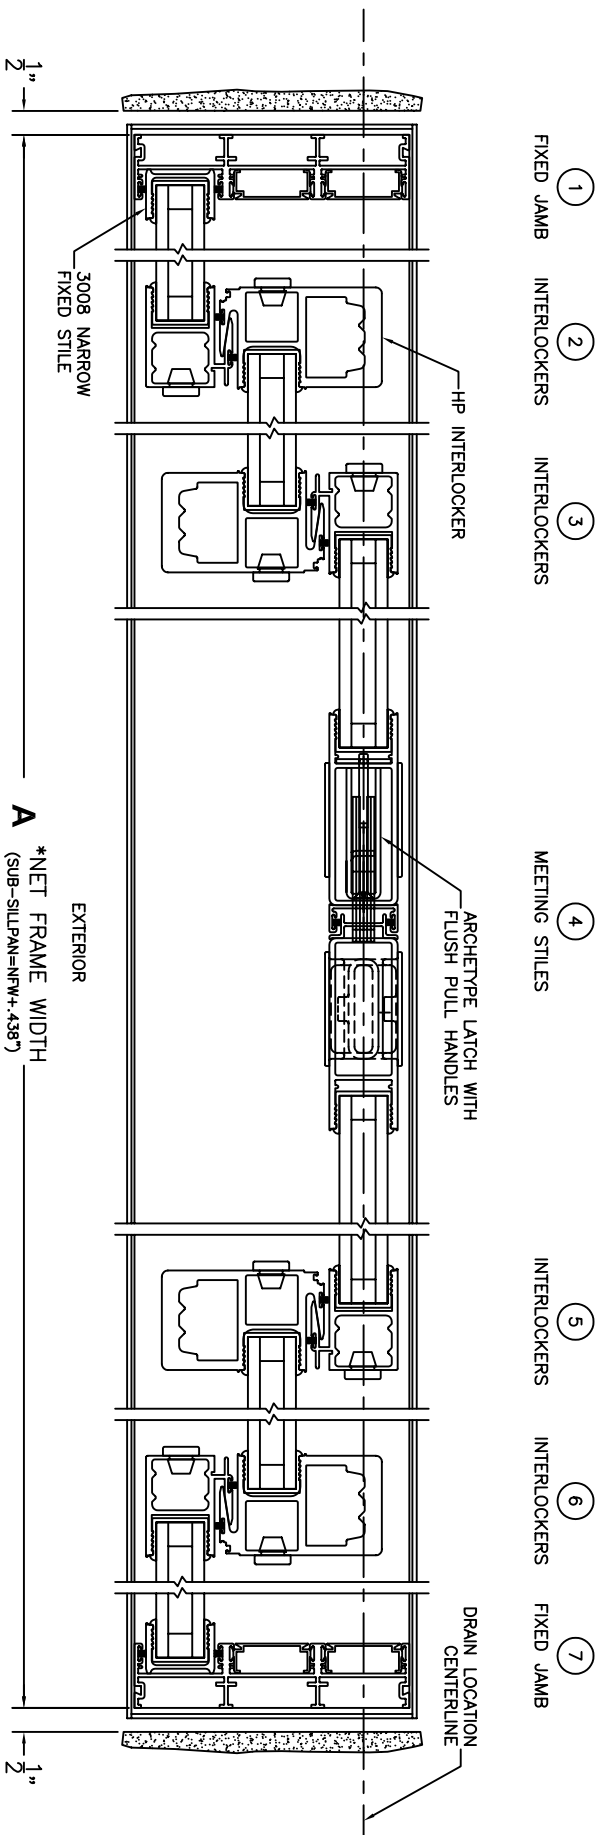

FLEETWOOD
WINDOWS & DOORS
FleetwoodUSA.com

NORWOOD 3070EX M/S
OXXIXO CUSTOM CONFIGURATION
SUB-SILLPAN NO SCREENS

ORDER NO.:

ITEM NO.:

SCALE: 1/4

EXTERIOR
*NET FRAME WIDTH
(SUB-SILLPAN=NFW+.438*)
A

NOTES
1. *DOES NOT INCLUDE SUB-SILLPAN