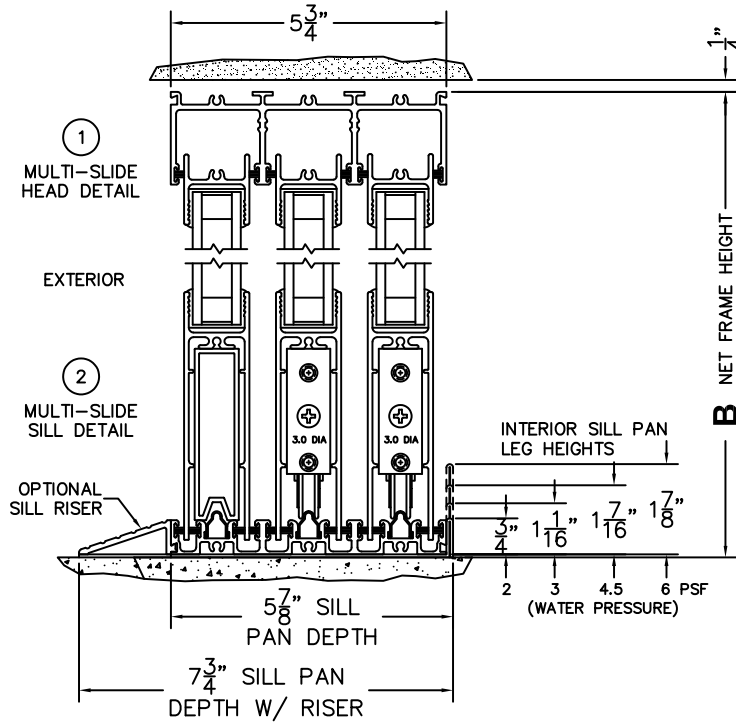

FLEETWOOD
WINDOWS & DOORS
FleetwoodUSA.com

NORWOOD 3070EX M/S
OXXIXXO CUSTOM CONFIGURATION
NO SCREENS

ORDER NO.:

ITEM NO.:

REQUIRED DEALER INFO.

A(NET FRAME WIDTH)

B(NET FRAME HEIGHT)

SILL PAN HEIGHT (INTERIOR LEG)
(3/4", 1-1/16", 1-7/16" OR 1-7/8")

NOTES:

(USE RULER TO SCALE DIMENSIONS IN INCHES)

SCALE: 1/4"

OXXIXXO DOOR SHOWN

3 FIXED JAMB 4 INTERLOCKERS 5 INTERLOCKERS 6 MEETING STILES 7 INTERLOCKERS 8 INTERLOCKERS 9 FIXED JAMB