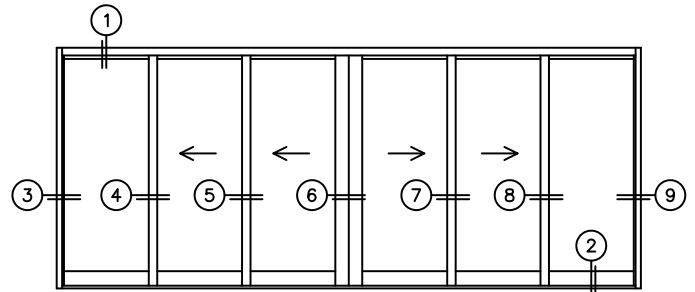

FLEETWOOD
WINDOWS & DOORS
FleetwoodUSA.com

NORWOOD 3070EX M/S
OXXIXXO CUSTOM CONFIGURATION
NO SCREENS

ORDER NO.:

ITEM NO.:

REQUIRED DEALER INFO.

A(NET FRAME WIDTH)

B(NET FRAME HEIGHT)

SILL PAN HEIGHT (INTERIOR LEG)
(3/4", 1-1/16", 1-7/16" OR 1-7/8")

NOTES:

(USE RULER TO SCALE DIMENSIONS IN INCHES)

SCALE: 1/4"

OXXIXXO DOOR SHOWN

3 FIXED JAMB 4 INTERLOCKERS 5 INTERLOCKERS 6 MEETING STILES 7 INTERLOCKERS 8 INTERLOCKERS 9 FIXED JAMB