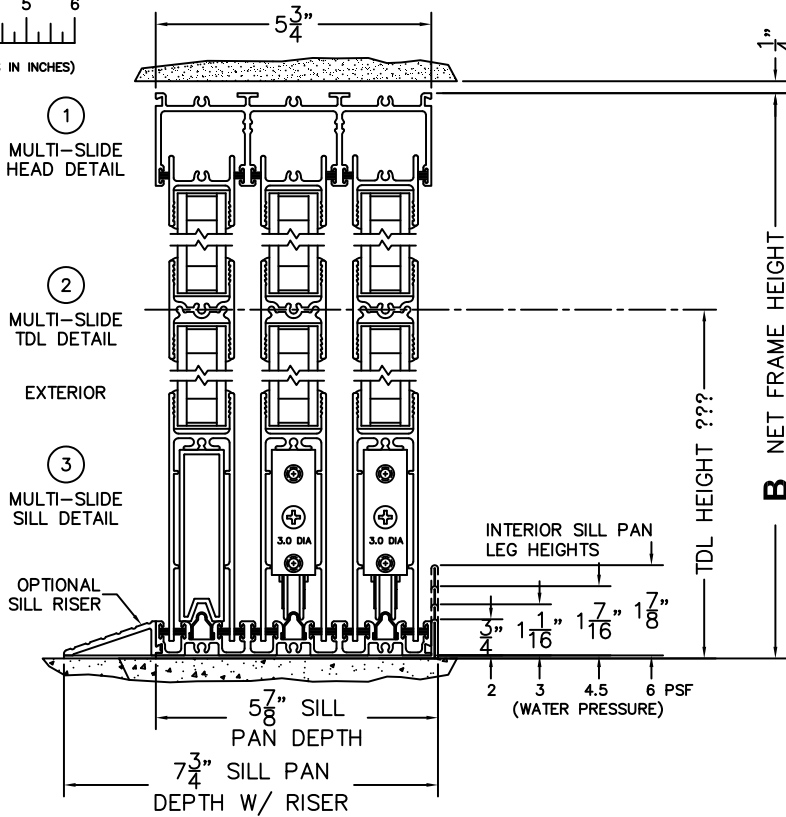

NOTES:

ADDITIONAL INFO.

??? (TDL HEIGHT)

(USE RULER TO SCALE DIMENSIONS IN INCHES)

SCALE: 1/4

OXXIXXO DOOR SHOWN

④ FIXED JAMB ⑤ INTERLOCKERS ⑥ INTERLOCKERS ⑦ MEETING STILES ⑧ INTERLOCKERS ⑨ INTERLOCKERS ⑩ FIXED JAMB

FLUSH PULL HARDWARE WITH SECURITY LATCH