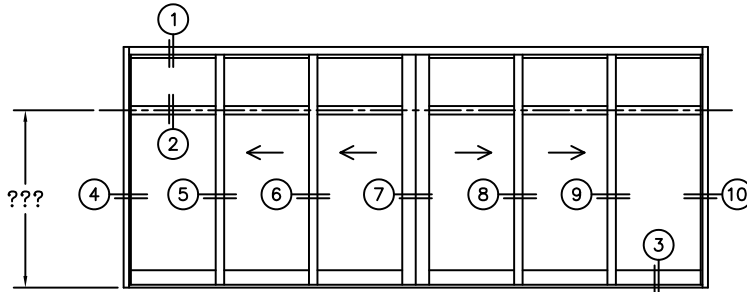

NOTES:

ADDITIONAL INFO.

??? (TDL HEIGHT)

(USE RULER TO SCALE DIMENSIONS IN INCHES)

SCALE: 1/4

OXXIXXO DOOR SHOWN

④ FIXED JAMB ⑤ INTERLOCKERS ⑥ INTERLOCKERS ⑦ MEETING STILES ⑧ INTERLOCKERS ⑨ INTERLOCKERS ⑩ FIXED JAMB

FLUSH PULL HARDWARE WITH SECURITY LATCH