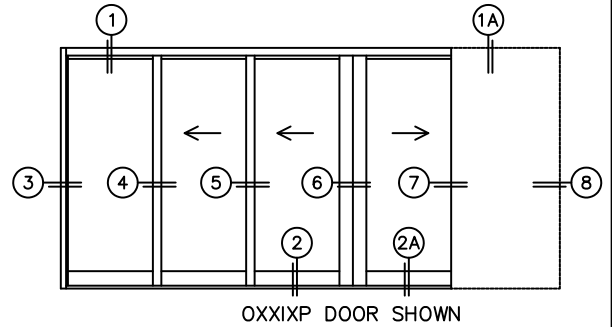

CALCULATED VALUES (FLEETWOOD SUPPLIED)

C(POCKET WIDTH)

D(NET FRAME WIDTH)

NOTES:

(USE RULER TO SCALE DIMENSIONS IN INCHES)

SCALE: 1/4

- (3)
FIXED JAMB
- (4)
INTERLOCKERS
- (5)
INTERLOCKERS
- (6)
MEETING STILES
- (7)
POCKET INTERLOCKERS
- (8)
POCKET JAMB

*CAUTION: WHEN CONSTRUCTING POCKET NOTE THAT DAYLIGHT WIDTH

DOES NOT INCLUDE 1" SET BACK FOR POST INTERLOCKER.