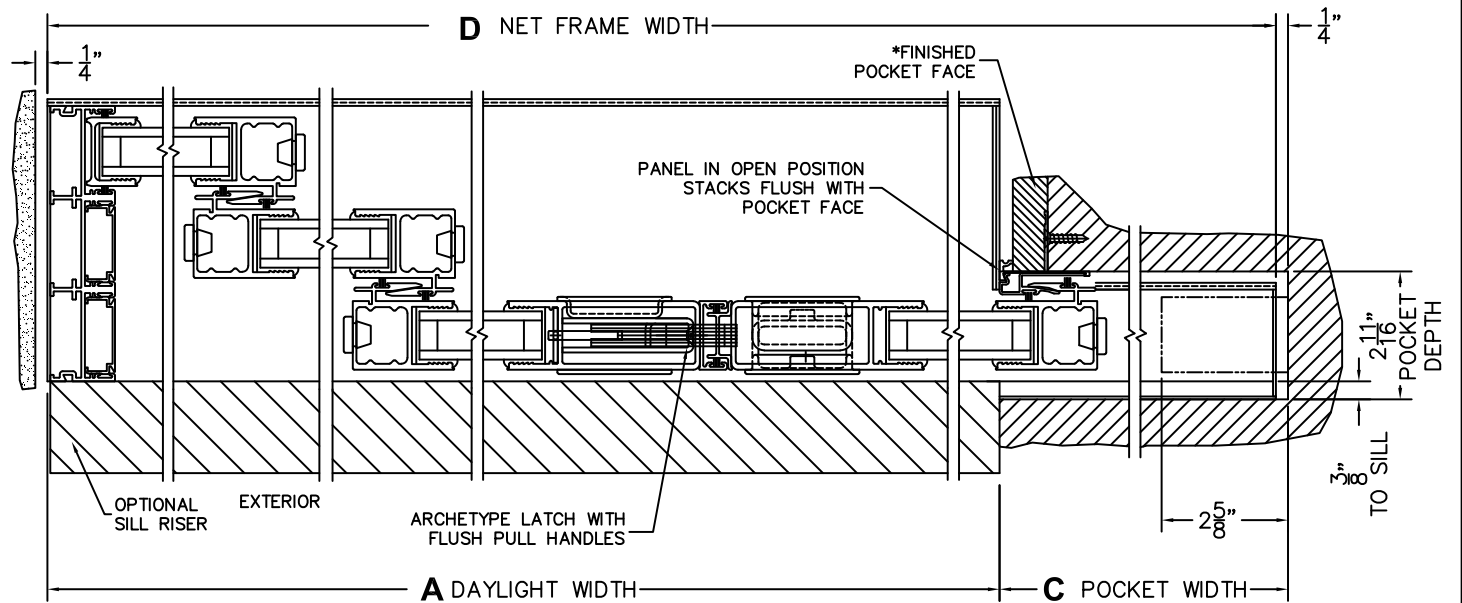

CALCULATED VALUES (FLEETWOOD SUPPLIED)

C(POCKET WIDTH)

D(NET FRAME WIDTH)

NOTES:

(USE RULER TO SCALE DIMENSIONS IN INCHES)

SCALE: 1/4

- (3)
FIXED JAMB
- (4)
INTERLOCKERS
- (5)
INTERLOCKERS
- (6)
MEETING STILES
- (7)
POCKET INTERLOCKERS
- (8)
POCKET JAMB

*CAUTION: WHEN CONSTRUCTING POCKET NOTE THAT DAYLIGHT WIDTH

DOES NOT INCLUDE 1" SET BACK FOR POST INTERLOCKER.