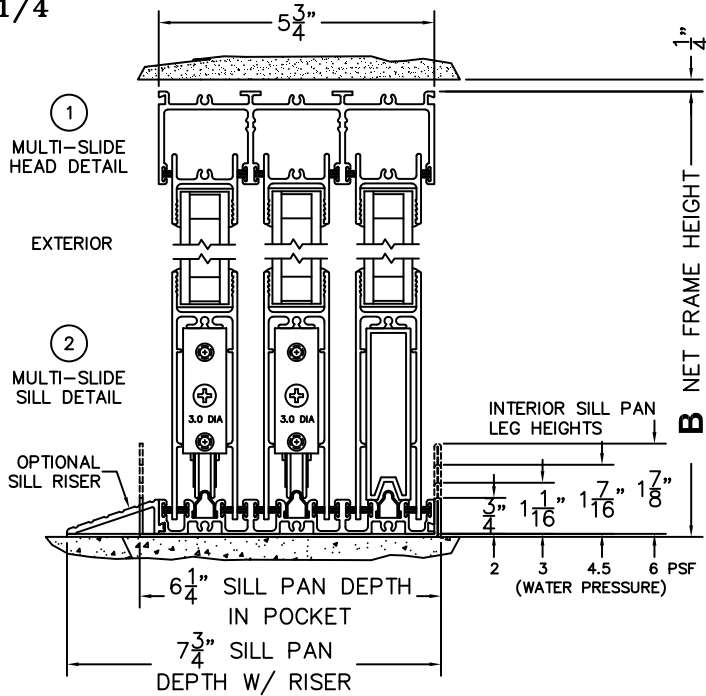

CALCULATED VALUES (FLEETWOOD SUPPLIED)

C(POCKET WIDTH)

D(NET FRAME WIDTH)

NOTES:

(USE RULER TO SCALE DIMENSIONS IN INCHES)

SCALE: 1/4

- (3)
FIXED JAMB
- (4)
INTERLOCKERS
- (5)
INTERLOCKERS
- (6)
MEETING STILES
- (7)
POCKET INTERLOCKERS
- (8)
POCKET JAMB

*CAUTION: WHEN CONSTRUCTING POCKET NOTE THAT DAYLIGHT WIDTH

DOES NOT INCLUDE 1" SET BACK FOR POST INTERLOCKER.