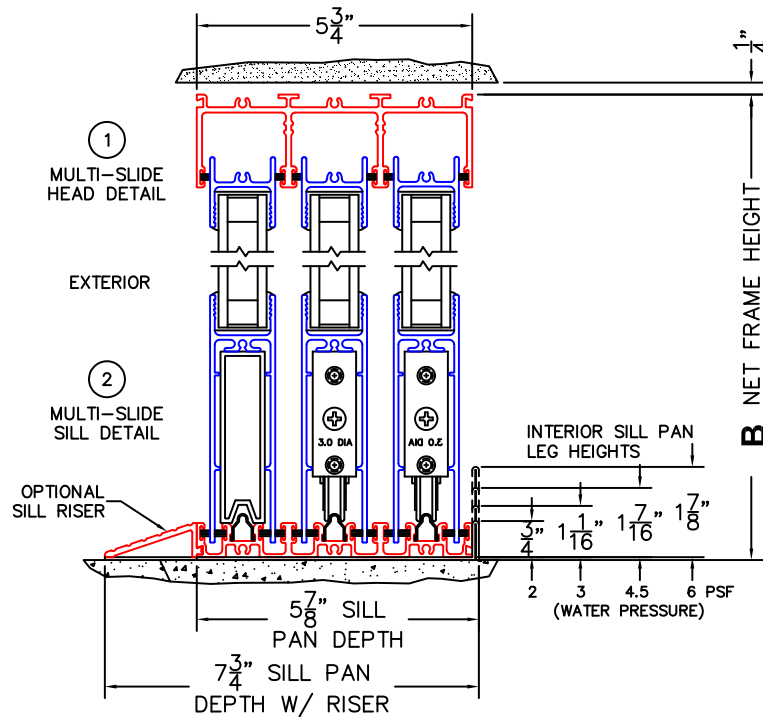

NOTES:

(USE RULER TO SCALE DIMENSIONS IN INCHES)

SCALE: 1/4

OXXIX00 DOOR SHOWN

FLEETWOOD
WINDOWS & DOORS
FleetwoodUSA.com

NORWOOD 3070EX M/S

OXXIX00 STANDARD CONFIGURATION
NO SCREENS

ORDER NO.:

ITEM NO.:

REQUIRED DEALER INFO.

A(NET FRAME WIDTH)

B(NET FRAME HEIGHT)

SILL PAN HEIGHT(INTEIOR LEG)
(3/4", 1-1/16", 1-7/16" OR 1-7/8")

(USE RULER TO SCALE DIMENSIONS IN INCHES)

SCALE: 1/4

NOTES: