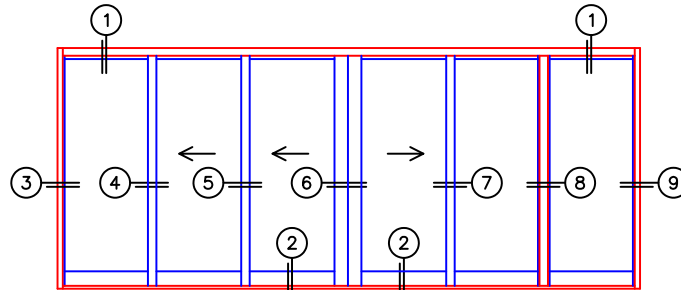

FLEETWOOD
WINDOWS & DOORS
FleetwoodUSA.com

NORWOOD 3070EX M/S
OXXIX00 STANDARD CONFIGURATION
NO SCREENS

ORDER NO.:

ITEM NO.:

REQUIRED DEALER INFO.

A(NET FRAME WIDTH)

B(NET FRAME HEIGHT)

SILL PAN HEIGHT (INTERIOR LEG)
(3/4", 1-1/16", 1-7/16" OR 1-7/8")

NOTES:

(USE RULER TO SCALE DIMENSIONS IN INCHES)

SCALE: 1/4

OXXIX00 DOOR SHOWN

FLEETWOOD
WINDOWS & DOORS
FleetwoodUSA.com

NORWOOD 3070EX M/S

OXXIX00 STANDARD CONFIGURATION
NO SCREENS

ORDER NO.:

ITEM NO.:

REQUIRED DEALER INFO.

A(NET FRAME WIDTH)

B(NET FRAME HEIGHT)

SILL PAN HEIGHT(INTEIOR LEG)
(3/4", 1-1/16", 1-7/16" OR 1-7/8")

(USE RULER TO SCALE DIMENSIONS IN INCHES)

SCALE: 1/4

NOTES: