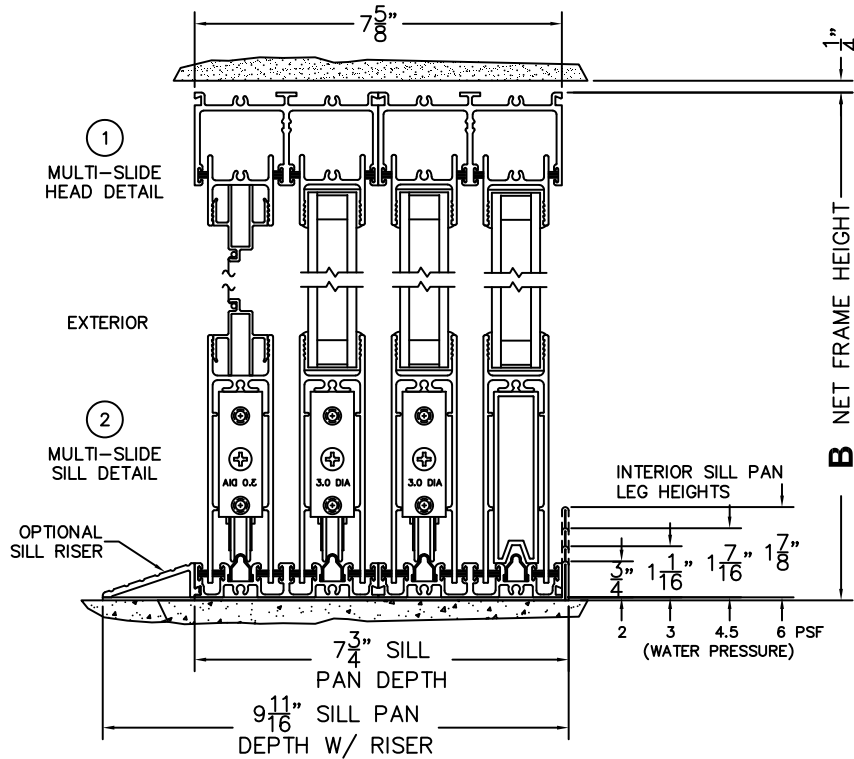

FLEETWOOD
WINDOWS & DOORS
FleetwoodUSA.com

NORWOOD 3070EX M/S
OXXIXO STANDARD CONFIGURATION
WITH SCREENS

ORDER NO.:

ITEM NO.:

REQUIRED DEALER INFO.

A (NET FRAME WIDTH)	
B (NET FRAME HEIGHT)	
SILL PAN HEIGHT (INTERIOR LEG) (3/4", 1-1/16", 1-7/16" OR 1-7/8")	

(USE RULER TO SCALE DIMENSIONS IN INCHES)

SCALE: 1/4

NOTES:

OXXIXO DOOR SHOWN

NORWOOD 3070EX M/S
OXXIXO STANDARD CONFIGURATION
WITH SCREENS

ORDER NO.:

ITEM NO.:

(USE RULER TO SCALE DIMENSIONS IN INCHES)

SCALE: 1/4