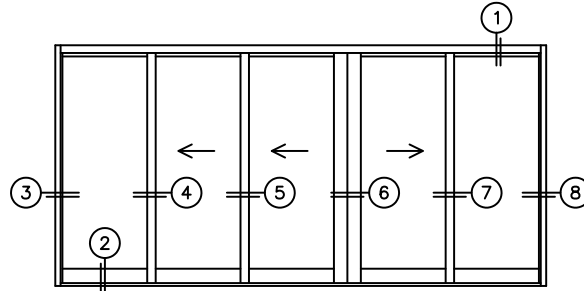

FLEETWOOD
WINDOWS & DOORS
FleetwoodUSA.com

NORWOOD 3070EX M/S
OXXIXO STANDARD CONFIGURATION
WITH SCREENS

ORDER NO.:

ITEM NO.:

REQUIRED DEALER INFO.

A (NET FRAME WIDTH)	
B (NET FRAME HEIGHT)	
SILL PAN HEIGHT (INTERIOR LEG) (3/4", 1-1/16", 1-7/16" OR 1-7/8")	

(USE RULER TO SCALE DIMENSIONS IN INCHES)

SCALE: 1/4

NOTES:

OXXIXO DOOR SHOWN

NORWOOD 3070EX M/S
OXXIXO STANDARD CONFIGURATION
WITH SCREENS

ORDER NO.:

ITEM NO.:

(USE RULER TO SCALE DIMENSIONS IN INCHES)

SCALE: 1/4