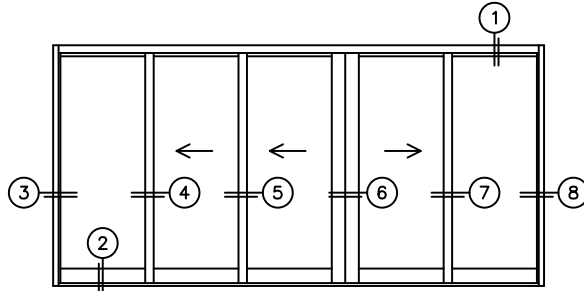

FLEETWOOD
WINDOWS & DOORS
FleetwoodUSA.com

NORWOOD 3070EX M/S
OXXIXO STANDARD CONFIGURATION
WITH SCREENS

ORDER NO.:

ITEM NO.:

REQUIRED DEALER INFO.

A(NET FRAME WIDTH)

B(NET FRAME HEIGHT)

SILL PAN HEIGHT (INTERIOR LEG)
(3/4", 1-1/16", 1-7/16" OR 1-7/8")

NOTES:

(USE RULER TO SCALE DIMENSIONS IN INCHES)

SCALE: 1/4

OXXIXO DOOR SHOWN

(USE RULER TO SCALE DIMENSIONS IN INCHES)

SCALE: 1/4

- ③
FIXED JAMB
- ④
INTERLOCKERS
- ⑤
INTERLOCKERS
- ⑥
MEETING STILES
- ⑦
INTERLOCKERS
- ⑧
FIXED JAMB