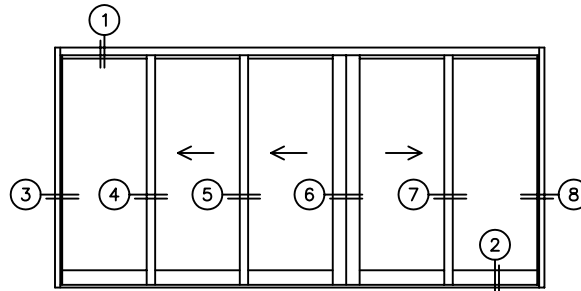

FLEETWOOD
WINDOWS & DOORS
FleetwoodUSA.com

NORWOOD 3070EX M/S
OXXIXO CUSTOM CONFIGURATION
NO SCREENS

ORDER NO.:

ITEM NO.:

SCALE: 1/4

REQUIRED DEALER INFO.

A (NET FRAME WIDTH)

B (NET FRAME HEIGHT)

SILL PAN HEIGHT (INTERIOR LEG)
(3/4", 1-1/16", 1-7/16" OR 1-7/8")

NOTES:

OXXIXO DOOR SHOWN

FLEETWOOD
WINDOWS & DOORS
FleetwoodUSA.com

NORWOOD 3070EX M/S
OXIXO CUSTOM CONFIGURATION
NO SCREENS

SCALE: 1/4

ORDER NO.: