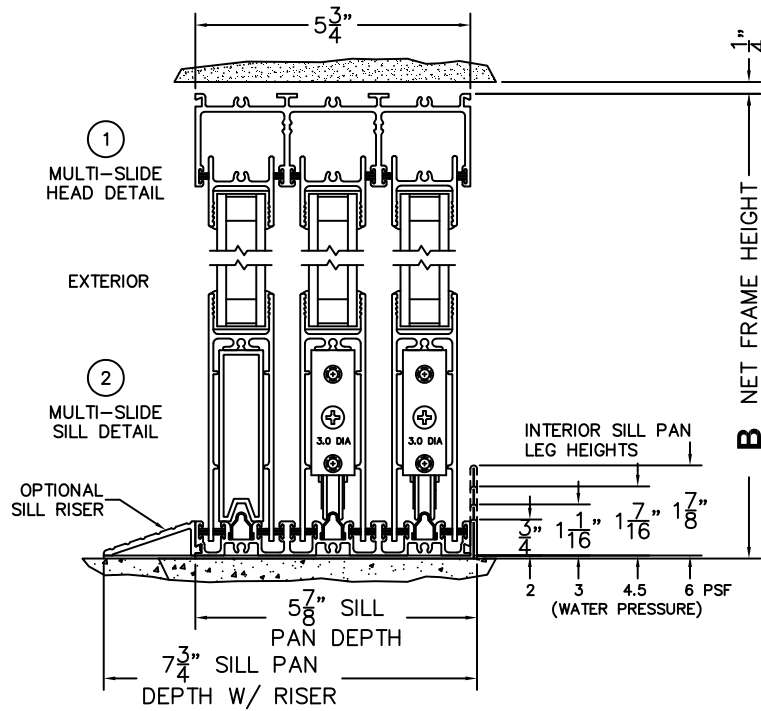

SILL PAN HEIGHT (INTERIOR LEG)
(3/4", 1-1/16", 1-7/16" OR 1-7/8")

NOTES:

(USE RULER TO SCALE DIMENSIONS IN INCHES)

SCALE: 1/4

3 FIXED JAMB 4 INTERLOCKERS 5 INTERLOCKERS 6 MEETING STILES 7 INTERLOCKERS 8 FIXED JAMB