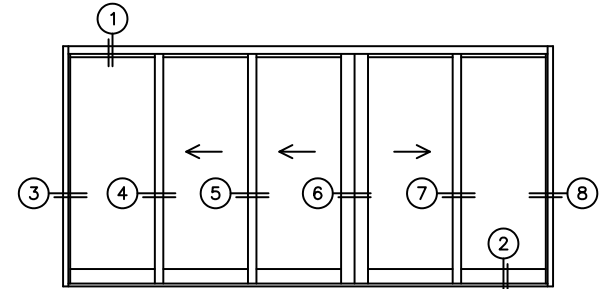

SILL PAN HEIGHT (INTERIOR LEG)
(3/4", 1-1/16", 1-7/16" OR 1-7/8")

NOTES:

(USE RULER TO SCALE DIMENSIONS IN INCHES)

SCALE: 1/4

3 FIXED JAMB 4 INTERLOCKERS 5 INTERLOCKERS 6 MEETING STILES 7 INTERLOCKERS 8 FIXED JAMB