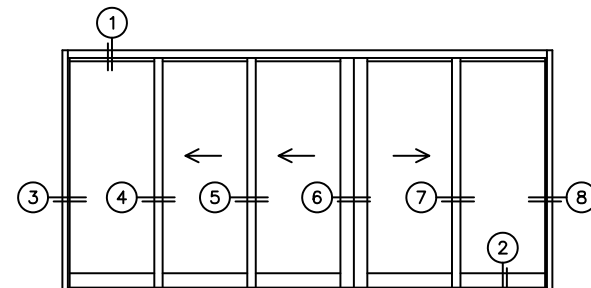

NORWOOD 3070EX M/S
OXXIXO STANDARD CONFIGURATION
NO SCREENS

ORDER NO.:

ITEM NO.:

REQUIRED DEALER INFO.

A(NET FRAME WIDTH)

B(NET FRAME HEIGHT)

SILL PAN HEIGHT(INTERIOR LEG)
(3/4", 1-1/16", 1-7/16" OR 1-7/8")

NOTES:

(USE RULER TO SCALE DIMENSIONS IN INCHES)

SCALE: 1/4

OXXIXO DOOR SHOWN

3 FIXED JAMB 4 INTERLOCKERS 4 INTERLOCKERS 5 MEETING STILES
FLUSH PULL HARDWARE WITH SECURITY LATCH 6 INTERLOCKERS 7 FIXED JAMB