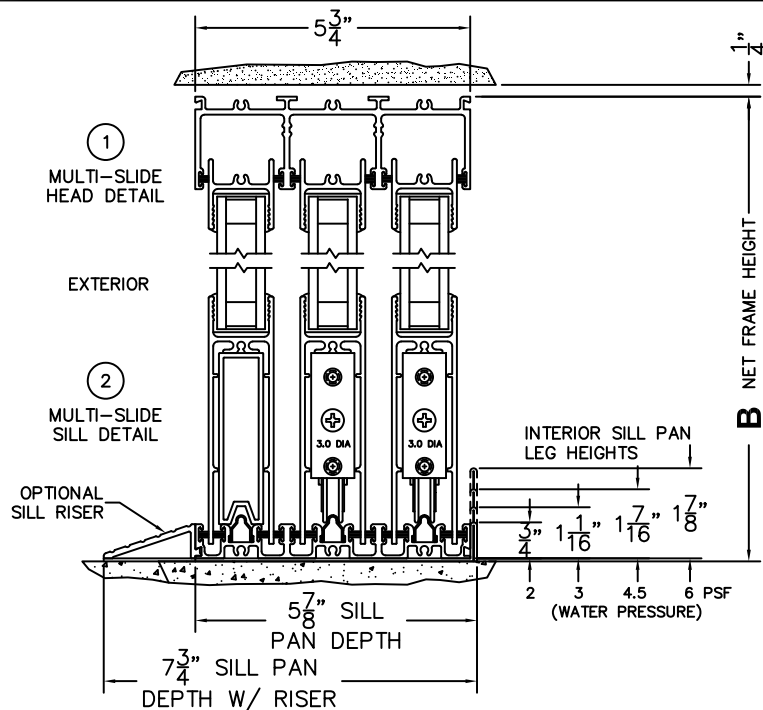

NORWOOD 3070EX M/S
OXXIXO STANDARD CONFIGURATION
NO SCREENS

ORDER NO.:

ITEM NO.:

REQUIRED DEALER INFO.

A(NET FRAME WIDTH)

B(NET FRAME HEIGHT)

SILL PAN HEIGHT(INTERIOR LEG)
(3/4", 1-1/16", 1-7/16" OR 1-7/8")

NOTES:

(USE RULER TO SCALE DIMENSIONS IN INCHES)

SCALE: 1/4

OXXIXO DOOR SHOWN

3 FIXED JAMB 4 INTERLOCKERS 4 INTERLOCKERS 5 MEETING STILES
FLUSH PULL HARDWARE WITH SECURITY LATCH 6 INTERLOCKERS 7 FIXED JAMB