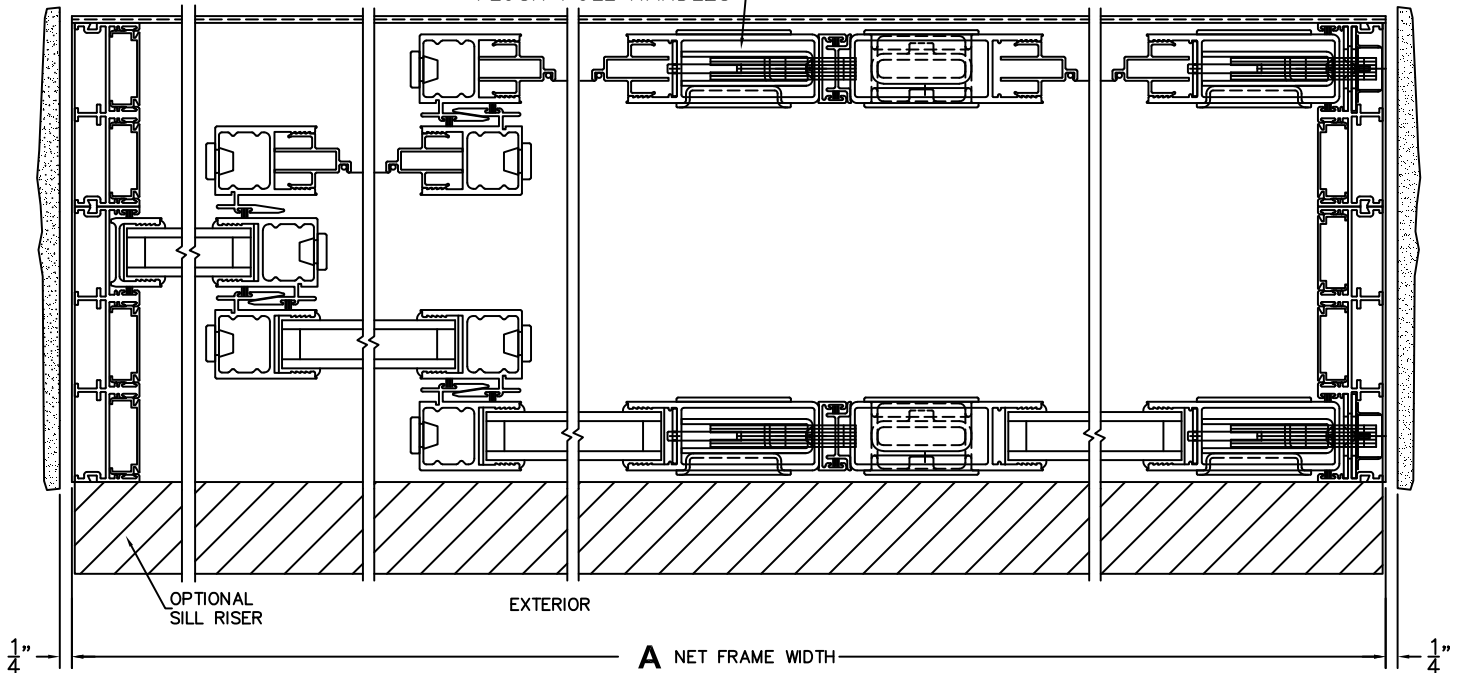

NOTES:

(USE RULER TO SCALE DIMENSIONS IN INCHES)

SCALE: 1/4"

OXXIX DOOR SHOWN

3
FIXED JAMB

4
INTERLOCKERS

5
INTERLOCKERS

6
MEETING STILES

7
LOCK JAMB

ARCHETYPE LATCH WITH
FLUSH PULL HANDLES

OPTIONAL
SILL RISER

EXTERIOR

A NET FRAME WIDTH