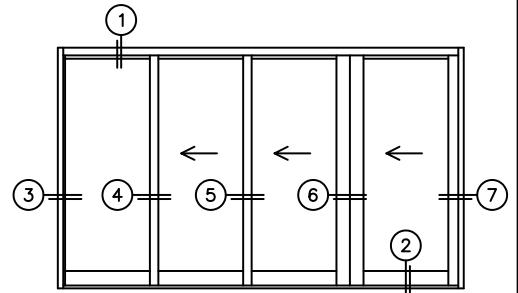

FLEETWOOD
WINDOWS & DOORS
FleetwoodUSA.com

NORWOOD 3070EX M/S
OXXIX STANDARD CONFIGURATION
WITH SCREENS

ORDER NO.:

ITEM NO.:

REQUIRED DEALER INFO.

A(NET FRAME WIDTH)

B(NET FRAME HEIGHT)

SILL PAN HEIGHT (INTERIOR LEG)
(3/4", 1-1/16", 1-7/16" OR 1-7/8")

NOTES:

(USE RULER TO SCALE DIMENSIONS IN INCHES)

SCALE: 1/4"

OXXIX DOOR SHOWN

3
FIXED JAMB

4
INTERLOCKERS

5
INTERLOCKERS

6
MEETING STILES

7
LOCK JAMB

ARCHETYPE LATCH WITH
FLUSH PULL HANDLES

OPTIONAL
SILL RISER

EXTERIOR

A NET FRAME WIDTH