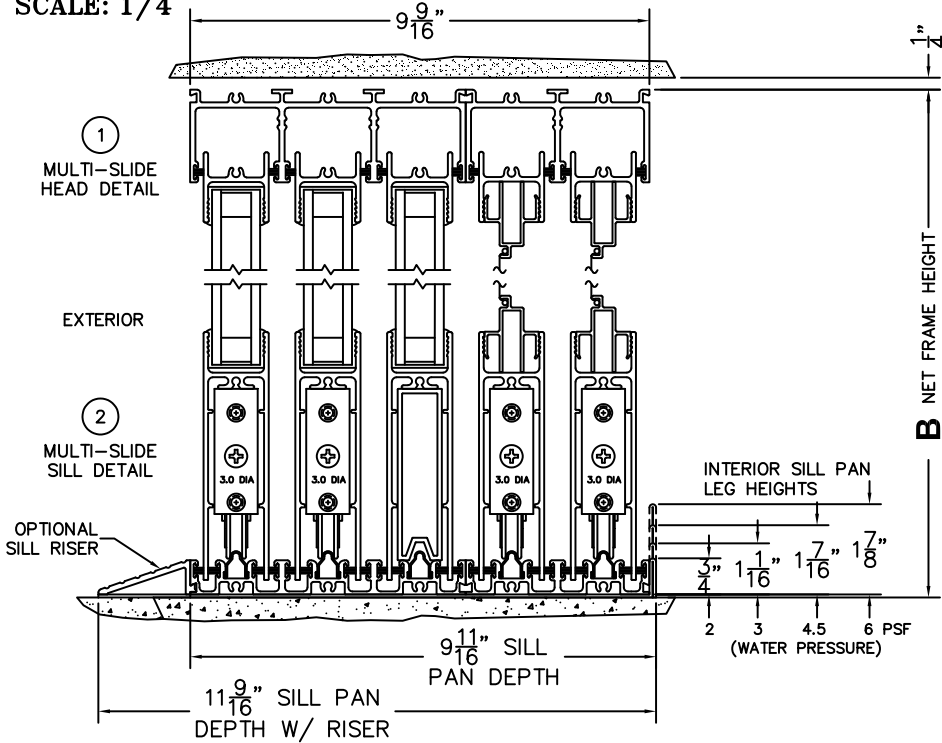

FLEETWOOD
WINDOWS & DOORS
FleetwoodUSA.com

NORWOOD 3070EX M/S
OXXIX STANDARD CONFIGURATION
WITH SCREENS

ORDER NO.:

ITEM NO.:

REQUIRED DEALER INFO.

A(NET FRAME WIDTH)

B(NET FRAME HEIGHT)

SILL PAN HEIGHT (INTERIOR LEG)
(3/4", 1-1/16", 1-7/16" OR 1-7/8")

NOTES:

(USE RULER TO SCALE DIMENSIONS IN INCHES)

SCALE: 1/4"

OXXIX DOOR SHOWN

3
FIXED JAMB

4
INTERLOCKERS

5
INTERLOCKERS

6
MEETING STILES

7
LOCK JAMB

ARCHETYPE LATCH WITH
FLUSH PULL HANDLES

OPTIONAL
SILL RISER

EXTERIOR

A NET FRAME WIDTH