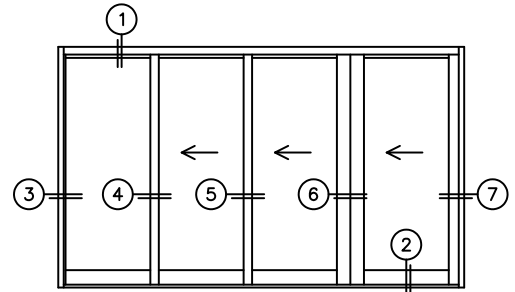

FLEETWOOD
WINDOWS & DOORS
FleetwoodUSA.com

NORWOOD 3070EX M/S
OXXIX STANDARD CONFIGURATION
WITH SCREENS

ORDER NO.:

ITEM NO.:

REQUIRED DEALER INFO.

A(NET FRAME WIDTH)

B(NET FRAME HEIGHT)

SILL PAN HEIGHT (INTERIOR LEG)
(3/4", 1-1/16", 1-7/16" OR 1-7/8")

NOTES:

(USE RULER TO SCALE DIMENSIONS IN INCHES)

SCALE: 1/4"

OXXIX DOOR SHOWN

- (3)
FIXED JAMB
- (4)
INTERLOCKERS
- (5)
INTERLOCKERS
- (6)
MEETING STILES
- (7)
LOCK JAMB

ARCHETYPE LATCH WITH
FLUSH PULL HANDLES