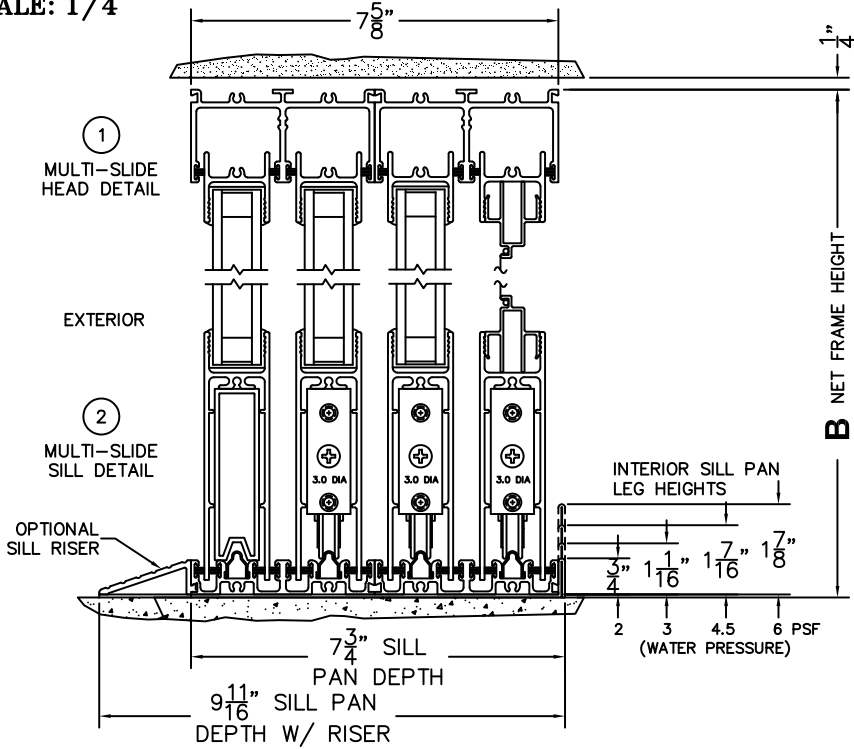

FLEETWOOD
WINDOWS & DOORS
FleetwoodUSA.com

NORWOOD 3070EX M/S
OXXIX STANDARD CONFIGURATION
WITH SCREENS

ORDER NO.:

ITEM NO.:

REQUIRED DEALER INFO.

A(NET FRAME WIDTH)

B(NET FRAME HEIGHT)

SILL PAN HEIGHT (INTERIOR LEG)
(3/4", 1-1/16", 1-7/16" OR 1-7/8")

NOTES:

(USE RULER TO SCALE DIMENSIONS IN INCHES)

SCALE: 1/4"

OXXIX DOOR SHOWN

- (3)
FIXED JAMB
- (4)
INTERLOCKERS
- (5)
INTERLOCKERS
- (6)
MEETING STILES
- (7)
LOCK JAMB

ARCHETYPE LATCH WITH
FLUSH PULL HANDLES