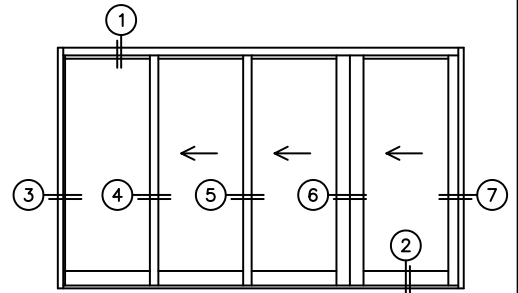

FLEETWOOD
WINDOWS & DOORS
FleetwoodUSA.com

NORWOOD 3070EX M/S
OXXIX STANDARD CONFIGURATION
WITH SCREENS

ORDER NO.:

ITEM NO.:

REQUIRED DEALER INFO.

A(NET FRAME WIDTH)

B(NET FRAME HEIGHT)

SILL PAN HEIGHT (INTERIOR LEG)
(3/4", 1-1/16", 1-7/16" OR 1-7/8")

NOTES:

(USE RULER TO SCALE DIMENSIONS IN INCHES)

SCALE: 1/4"

- ③
FIXED JAMB
- ④
INTERLOCKERS
- ⑤
INTERLOCKERS
- ⑥
MEETING STILES
- ARCHETYPE LATCH WITH
FLUSH PULL HANDLES
- ⑦
LOCK JAMB