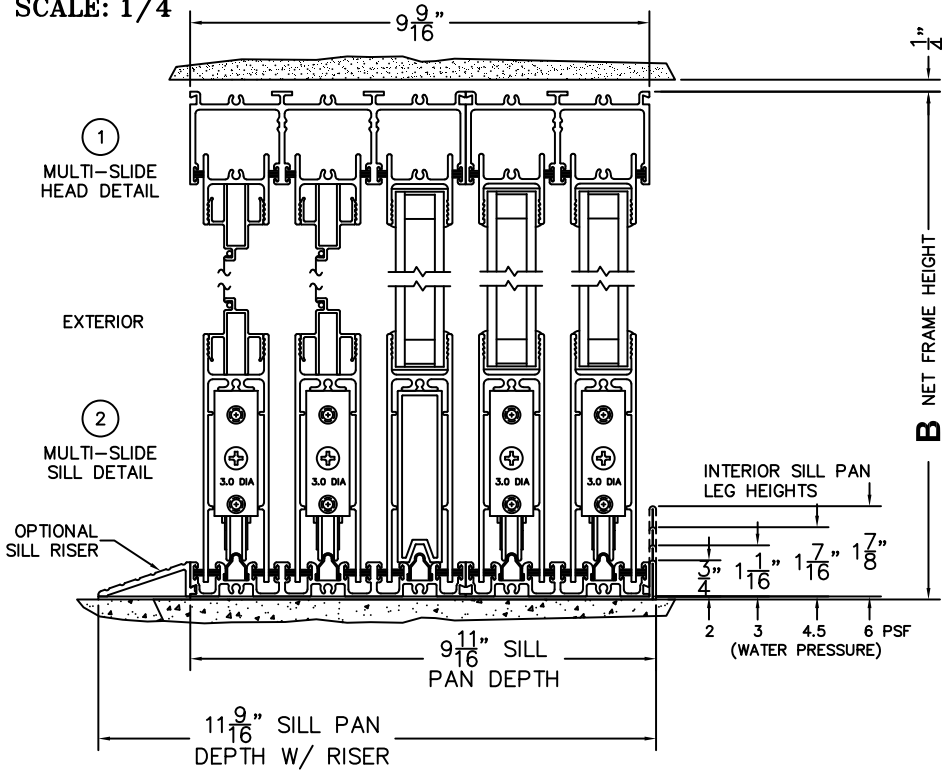

FLEETWOOD
WINDOWS & DOORS
FleetwoodUSA.com

NORWOOD 3070EX M/S
OXXIX STANDARD CONFIGURATION
WITH SCREENS

ORDER NO.:

ITEM NO.:

REQUIRED DEALER INFO.

A(NET FRAME WIDTH)

B(NET FRAME HEIGHT)

SILL PAN HEIGHT (INTERIOR LEG)
(3/4", 1-1/16", 1-7/16" OR 1-7/8")

NOTES:

(USE RULER TO SCALE DIMENSIONS IN INCHES)

SCALE: 1/4"

- ③
FIXED JAMB
- ④
INTERLOCKERS
- ⑤
INTERLOCKERS
- ⑥
MEETING STILES
- ARCHETYPE LATCH WITH
FLUSH PULL HANDLES
- ⑦
LOCK JAMB