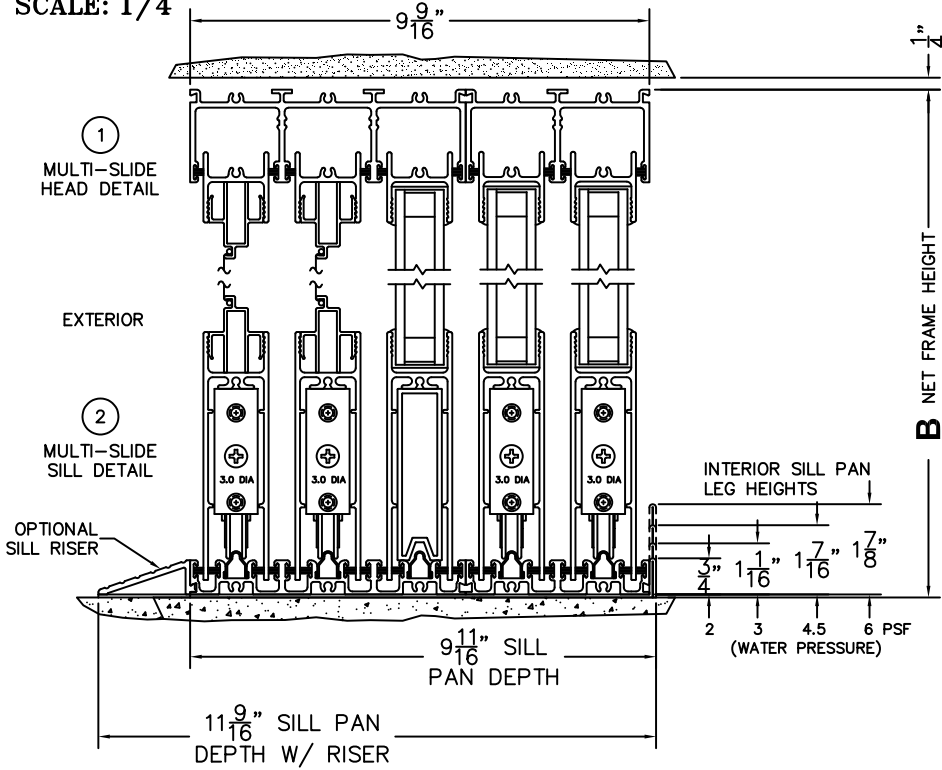

FLEETWOOD
WINDOWS & DOORS
FleetwoodUSA.com

NORWOOD 3070EX M/S
OXXIX STANDARD CONFIGURATION
WITH SCREENS

ORDER NO.:

ITEM NO.:

REQUIRED DEALER INFO.

A(NET FRAME WIDTH)

B(NET FRAME HEIGHT)

SILL PAN HEIGHT (INTERIOR LEG)
(3/4", 1-1/16", 1-7/16" OR 1-7/8")

NOTES:

(USE RULER TO SCALE DIMENSIONS IN INCHES)

SCALE: 1/4"

OXIX DOOR SHOWN

- ③
FIXED JAMB
- ④
INTERLOCKERS
- ⑤
INTERLOCKERS
- ⑥
MEETING STILES
- ⑦
LOCK JAMB