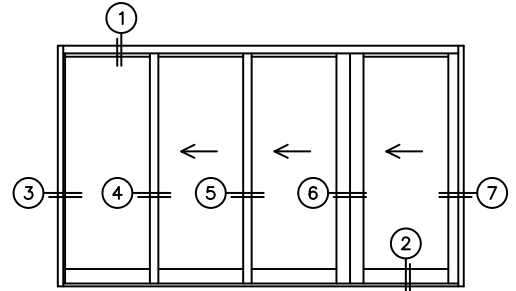

FLEETWOOD
WINDOWS & DOORS
FleetwoodUSA.com

NORWOOD 3070EX M/S
OXXIX STANDARD CONFIGURATION
WITH SCREENS

ORDER NO.:

ITEM NO.:

REQUIRED DEALER INFO.

A(NET FRAME WIDTH)

B(NET FRAME HEIGHT)

SILL PAN HEIGHT (INTERIOR LEG)
(3/4", 1-1/16", 1-7/16" OR 1-7/8")

NOTES:

(USE RULER TO SCALE DIMENSIONS IN INCHES)

SCALE: 1/4"

OXIX DOOR SHOWN

- ③
FIXED JAMB
- ④
INTERLOCKERS
- ⑤
INTERLOCKERS
- ⑥
MEETING STILES
- ⑦
LOCK JAMB