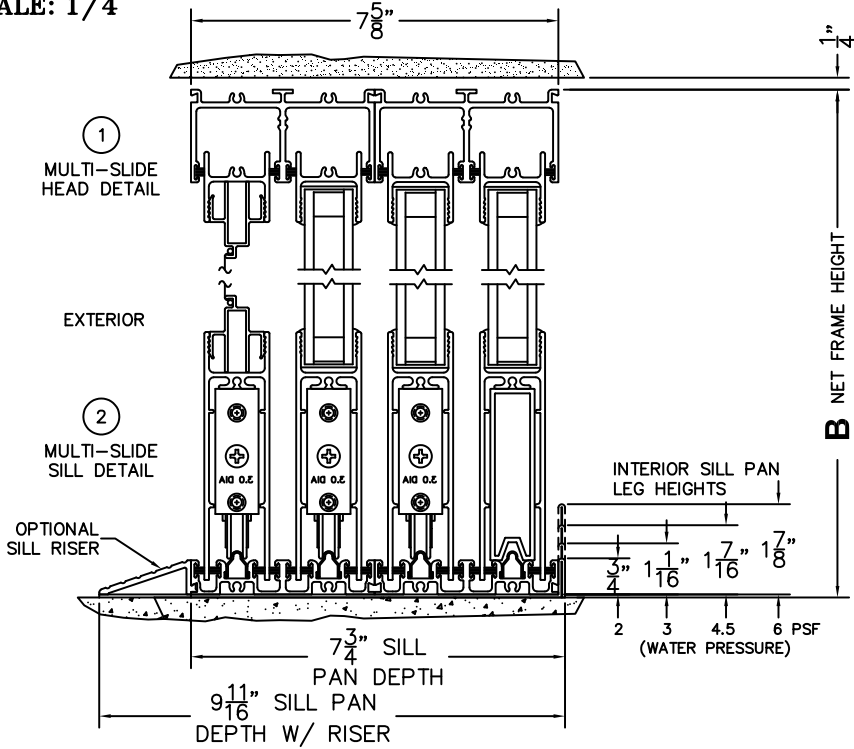

FLEETWOOD
WINDOWS & DOORS
FleetwoodUSA.com

NORWOOD 3070EX M/S
OXXIX STANDARD CONFIGURATION
WITH SCREENS

ORDER NO.:

ITEM NO.:

REQUIRED DEALER INFO.

A(NET FRAME WIDTH)

B(NET FRAME HEIGHT)

SILL PAN HEIGHT (INTERIOR LEG)
(3/4", 1-1/16", 1-7/16" OR 1-7/8")

NOTES:

(USE RULER TO SCALE DIMENSIONS IN INCHES)

SCALE: 1/4"

OXXIX DOOR SHOWN

- ③
FIXED JAMB
- ④
INTERLOCKERS
- ⑤
INTERLOCKERS
- ⑥
MEETING STILES
- ⑦
LOCK JAMB

ARCHETYPE LATCH WITH
FLUSH PULL HANDLES