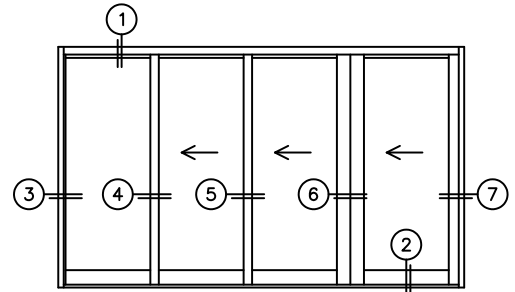

FLEETWOOD
WINDOWS & DOORS
FleetwoodUSA.com

NORWOOD 3070EX M/S
OXXIX STANDARD CONFIGURATION
WITH SCREENS

ORDER NO.:

ITEM NO.:

REQUIRED DEALER INFO.

A(NET FRAME WIDTH)

B(NET FRAME HEIGHT)

SILL PAN HEIGHT (INTERIOR LEG)
(3/4", 1-1/16", 1-7/16" OR 1-7/8")

NOTES:

(USE RULER TO SCALE DIMENSIONS IN INCHES)

SCALE: 1/4"

OXXIX DOOR SHOWN

- ③
FIXED JAMB
- ④
INTERLOCKERS
- ⑤
INTERLOCKERS
- ⑥
MEETING STILES
- ⑦
LOCK JAMB

ARCHETYPE LATCH WITH
FLUSH PULL HANDLES