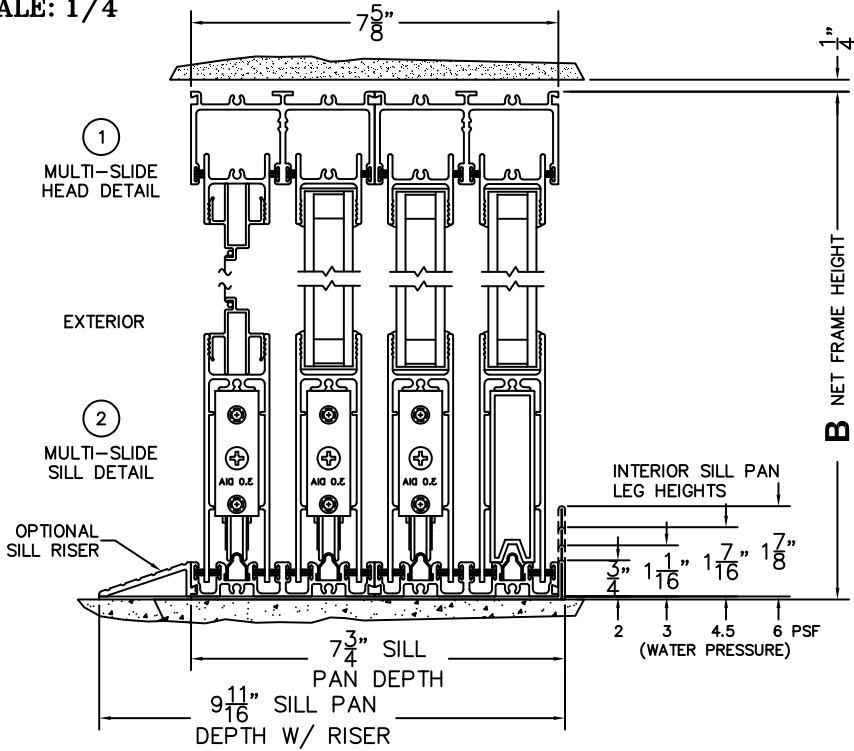

FLEETWOOD
WINDOWS & DOORS
FleetwoodUSA.com

NORWOOD 3070EX M/S
OXXIX STANDARD CONFIGURATION
WITH SCREENS

ORDER NO.:

ITEM NO.:

REQUIRED DEALER INFO.

A(NET FRAME WIDTH)

B(NET FRAME HEIGHT)

SILL PAN HEIGHT (INTERIOR LEG)
(3/4", 1-1/16", 1-7/16" OR 1-7/8")

NOTES:

(USE RULER TO SCALE DIMENSIONS IN INCHES)

SCALE: 1/4"

OXXIX DOOR SHOWN

- ③
FIXED JAMB
- ④
INTERLOCKERS
- ⑤
INTERLOCKERS
- ⑥
MEETING STILES
- ⑦
LOCK JAMB