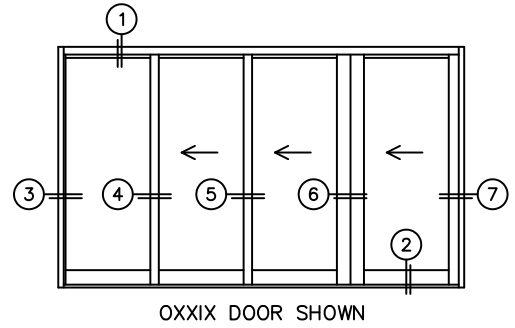

FLEETWOOD
WINDOWS & DOORS
FleetwoodUSA.com

NORWOOD 3070EX M/S
OXXIX STANDARD CONFIGURATION
WITH SCREENS

ORDER NO.:

ITEM NO.:

REQUIRED DEALER INFO.

A(NET FRAME WIDTH)

B(NET FRAME HEIGHT)

SILL PAN HEIGHT (INTERIOR LEG)
(3/4", 1-1/16", 1-7/16" OR 1-7/8")

NOTES:

(USE RULER TO SCALE DIMENSIONS IN INCHES)

SCALE: 1/4"

OXXIX DOOR SHOWN

- ③
FIXED JAMB
- ④
INTERLOCKERS
- ⑤
INTERLOCKERS
- ⑥
MEETING STILES
- ⑦
LOCK JAMB