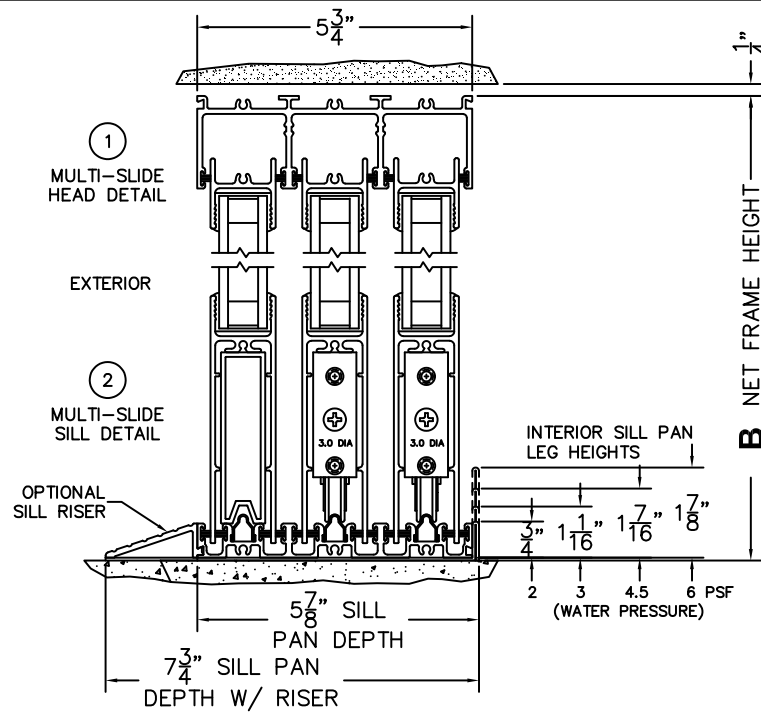

# NORWOOD 3070EX M/S

OXXIX STANDARD CONFIGURATION  
NO SCREENS

ORDER NO.:

ITEM NO.:

REQUIRED DEALER INFO.

**A** (NET FRAME WIDTH)

**B** (NET FRAME HEIGHT)

SILL PAN HEIGHT (INTERIOR LEG)  
(3/4", 1-1/16", 1-7/16" OR 1-7/8")

NOTES:

(USE RULER TO SCALE DIMENSIONS IN INCHES)

SCALE: 1/4

OXXIX DOOR SHOWN

- ③  
FIXED JAMB
- ④  
INTERLOCKERS
- ⑤  
INTERLOCKERS
- ⑥  
MEETING STILES
- ⑦  
LOCK JAMB