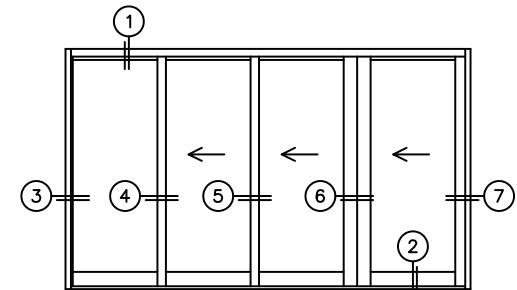

# NORWOOD 3070EX M/S

OXXIX STANDARD CONFIGURATION  
NO SCREENS

ORDER NO.:

ITEM NO.:

REQUIRED DEALER INFO.

**A** (NET FRAME WIDTH)

**B** (NET FRAME HEIGHT)

SILL PAN HEIGHT (INTERIOR LEG)  
(3/4", 1-1/16", 1-7/16" OR 1-7/8")

NOTES:

(USE RULER TO SCALE DIMENSIONS IN INCHES)

SCALE: 1/4

OXXIX DOOR SHOWN

- ③  
FIXED JAMB
- ④  
INTERLOCKERS
- ⑤  
INTERLOCKERS
- ⑥  
MEETING STILES
- ⑦  
LOCK JAMB