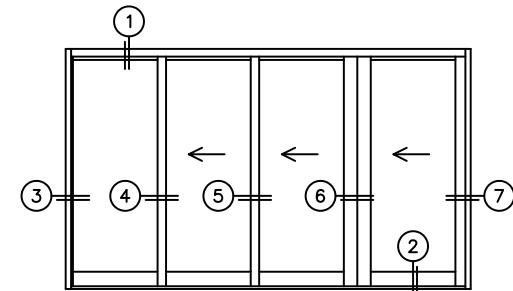

# NORWOOD 3070EX M/S

OXXIX STANDARD CONFIGURATION  
NO SCREENS

ORDER NO.:

ITEM NO.:

REQUIRED DEALER INFO.

**A** (NET FRAME WIDTH)

**B** (NET FRAME HEIGHT)

SILL PAN HEIGHT (INTERIOR LEG)  
(3/4", 1-1/16", 1-7/16" OR 1-7/8")

NOTES:

(USE RULER TO SCALE DIMENSIONS IN INCHES)

SCALE: 1/4

OXXIX DOOR SHOWN