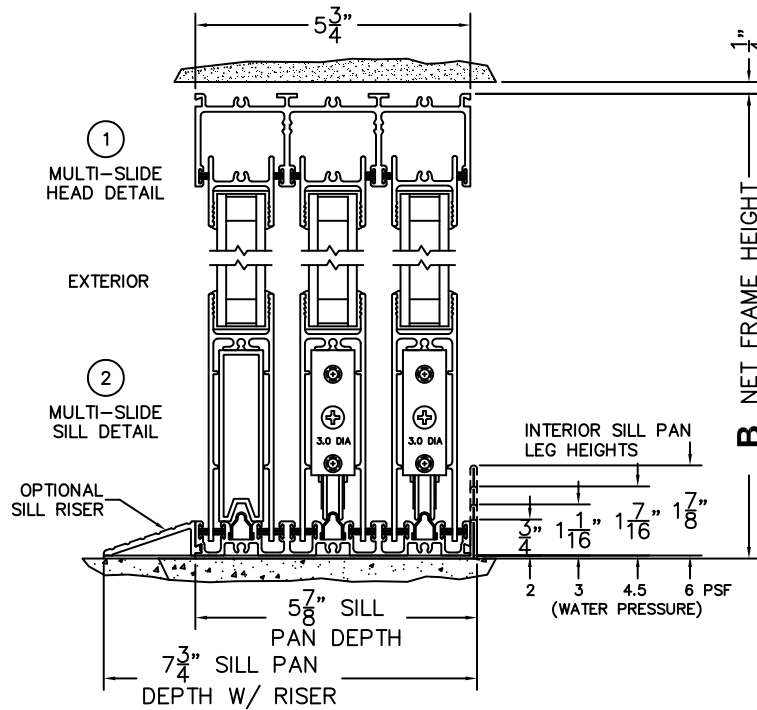

# NORWOOD 3070EX M/S

OXXIX STANDARD CONFIGURATION  
NO SCREENS

ORDER NO.:

ITEM NO.:

REQUIRED DEALER INFO.

**A** (NET FRAME WIDTH)

**B** (NET FRAME HEIGHT)

SILL PAN HEIGHT (INTERIOR LEG)  
(3/4", 1-1/16", 1-7/16" OR 1-7/8")

NOTES:

(USE RULER TO SCALE DIMENSIONS IN INCHES)

SCALE: 1/4

OXXIX DOOR SHOWN