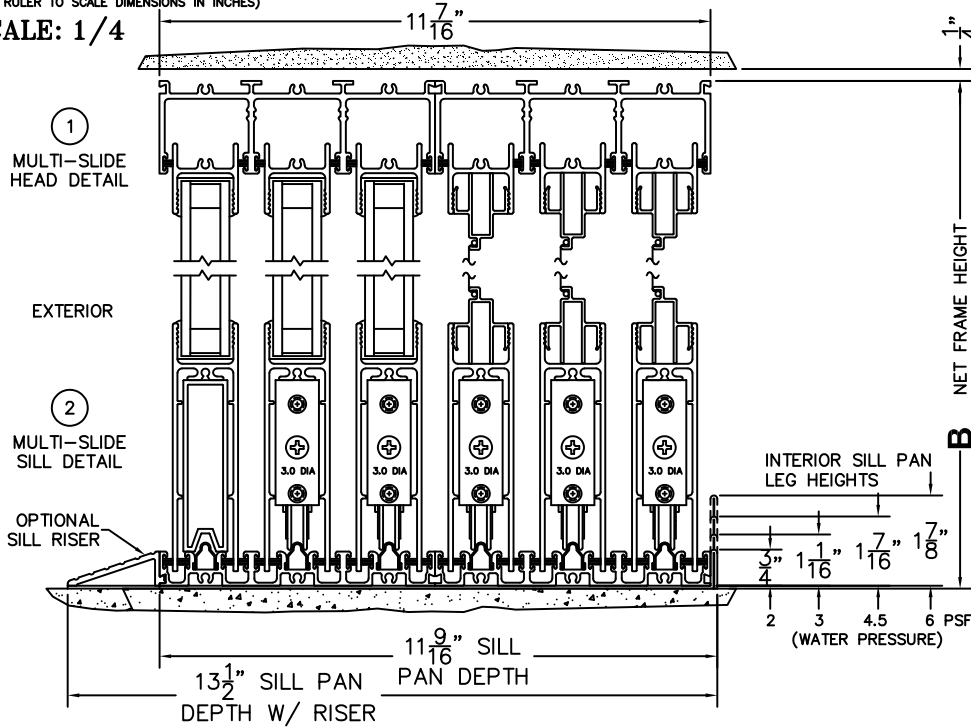

SILL PAN HEIGHT (INTERIOR LEG)  
(3/4", 1-1/16", 1-7/16" OR 1-7/8")

NOTES:

(USE RULER TO SCALE DIMENSIONS IN INCHES)

SCALE: 1/4

OXX DOOR SHOWN