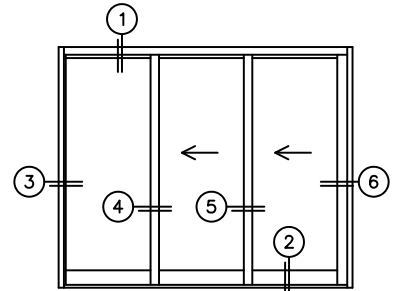

SILL PAN HEIGHT (INTERIOR LEG)  
(3/4", 1-1/16", 1-7/16" OR 1-7/8")

NOTES:

(USE RULER TO SCALE DIMENSIONS IN INCHES)

SCALE: 1/4

OXX DOOR SHOWN