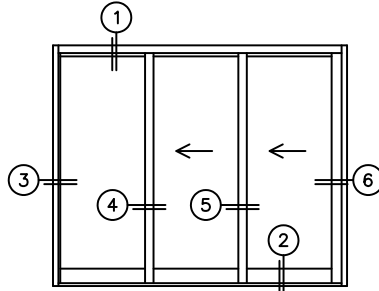

FLEETWOOD
WINDOWS & DOORS
FleetwoodUSA.com

NORWOOD 3070EX M/S
OXX CUSTOM CONFIGURATION
WITH SCREENS

ORDER NO.:

ITEM NO.:

REQUIRED DEALER INFO.

A(NET FRAME WIDTH)

B(NET FRAME HEIGHT)

SILL PAN HEIGHT (INTERIOR LEG)
(3/4", 1-1/16", 1-7/16" OR 1-7/8")

NOTES:

(USE RULER TO SCALE DIMENSIONS IN INCHES)

SCALE: 1/4

OXX DOOR SHOWN

FLEETWOOD
WINDOWS & DOORS
FleetwoodUSA.com

NORWOOD 3070EX M/S
OXX CUSTOM CONFIGURATION
WITH SCREENS

ORDER NO.:

ITEM NO.:

(USE RULER TO SCALE DIMENSIONS IN INCHES)

SCALE: 1/4