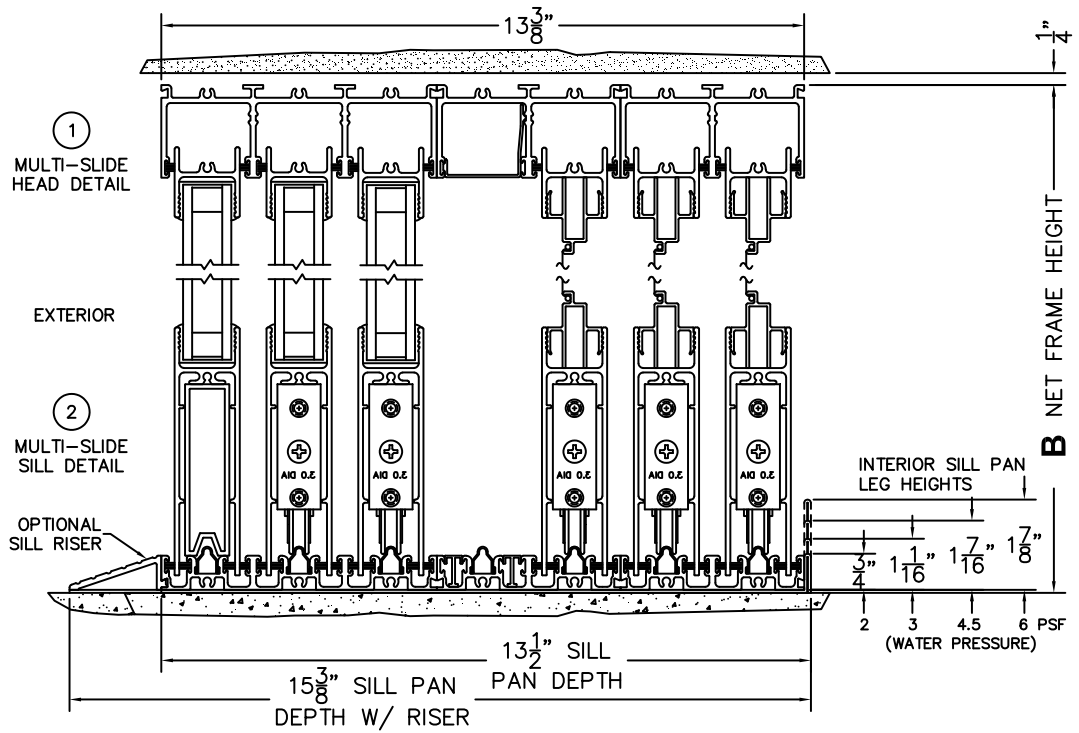

NOTES:

(USE RULER TO SCALE DIMENSIONS IN INCHES)

SCALE: 1/4

OXX DOOR SHOWN

FLEETWOOD
WINDOWS & DOORS
FleetwoodUSA.com

NORWOOD 3070EX M/S
OXX CUSTOM CONFIGURATION
WITH SCREENS

ORDER NO.:

ITEM NO.:

(USE RULER TO SCALE DIMENSIONS IN INCHES)

SCALE: 1/4